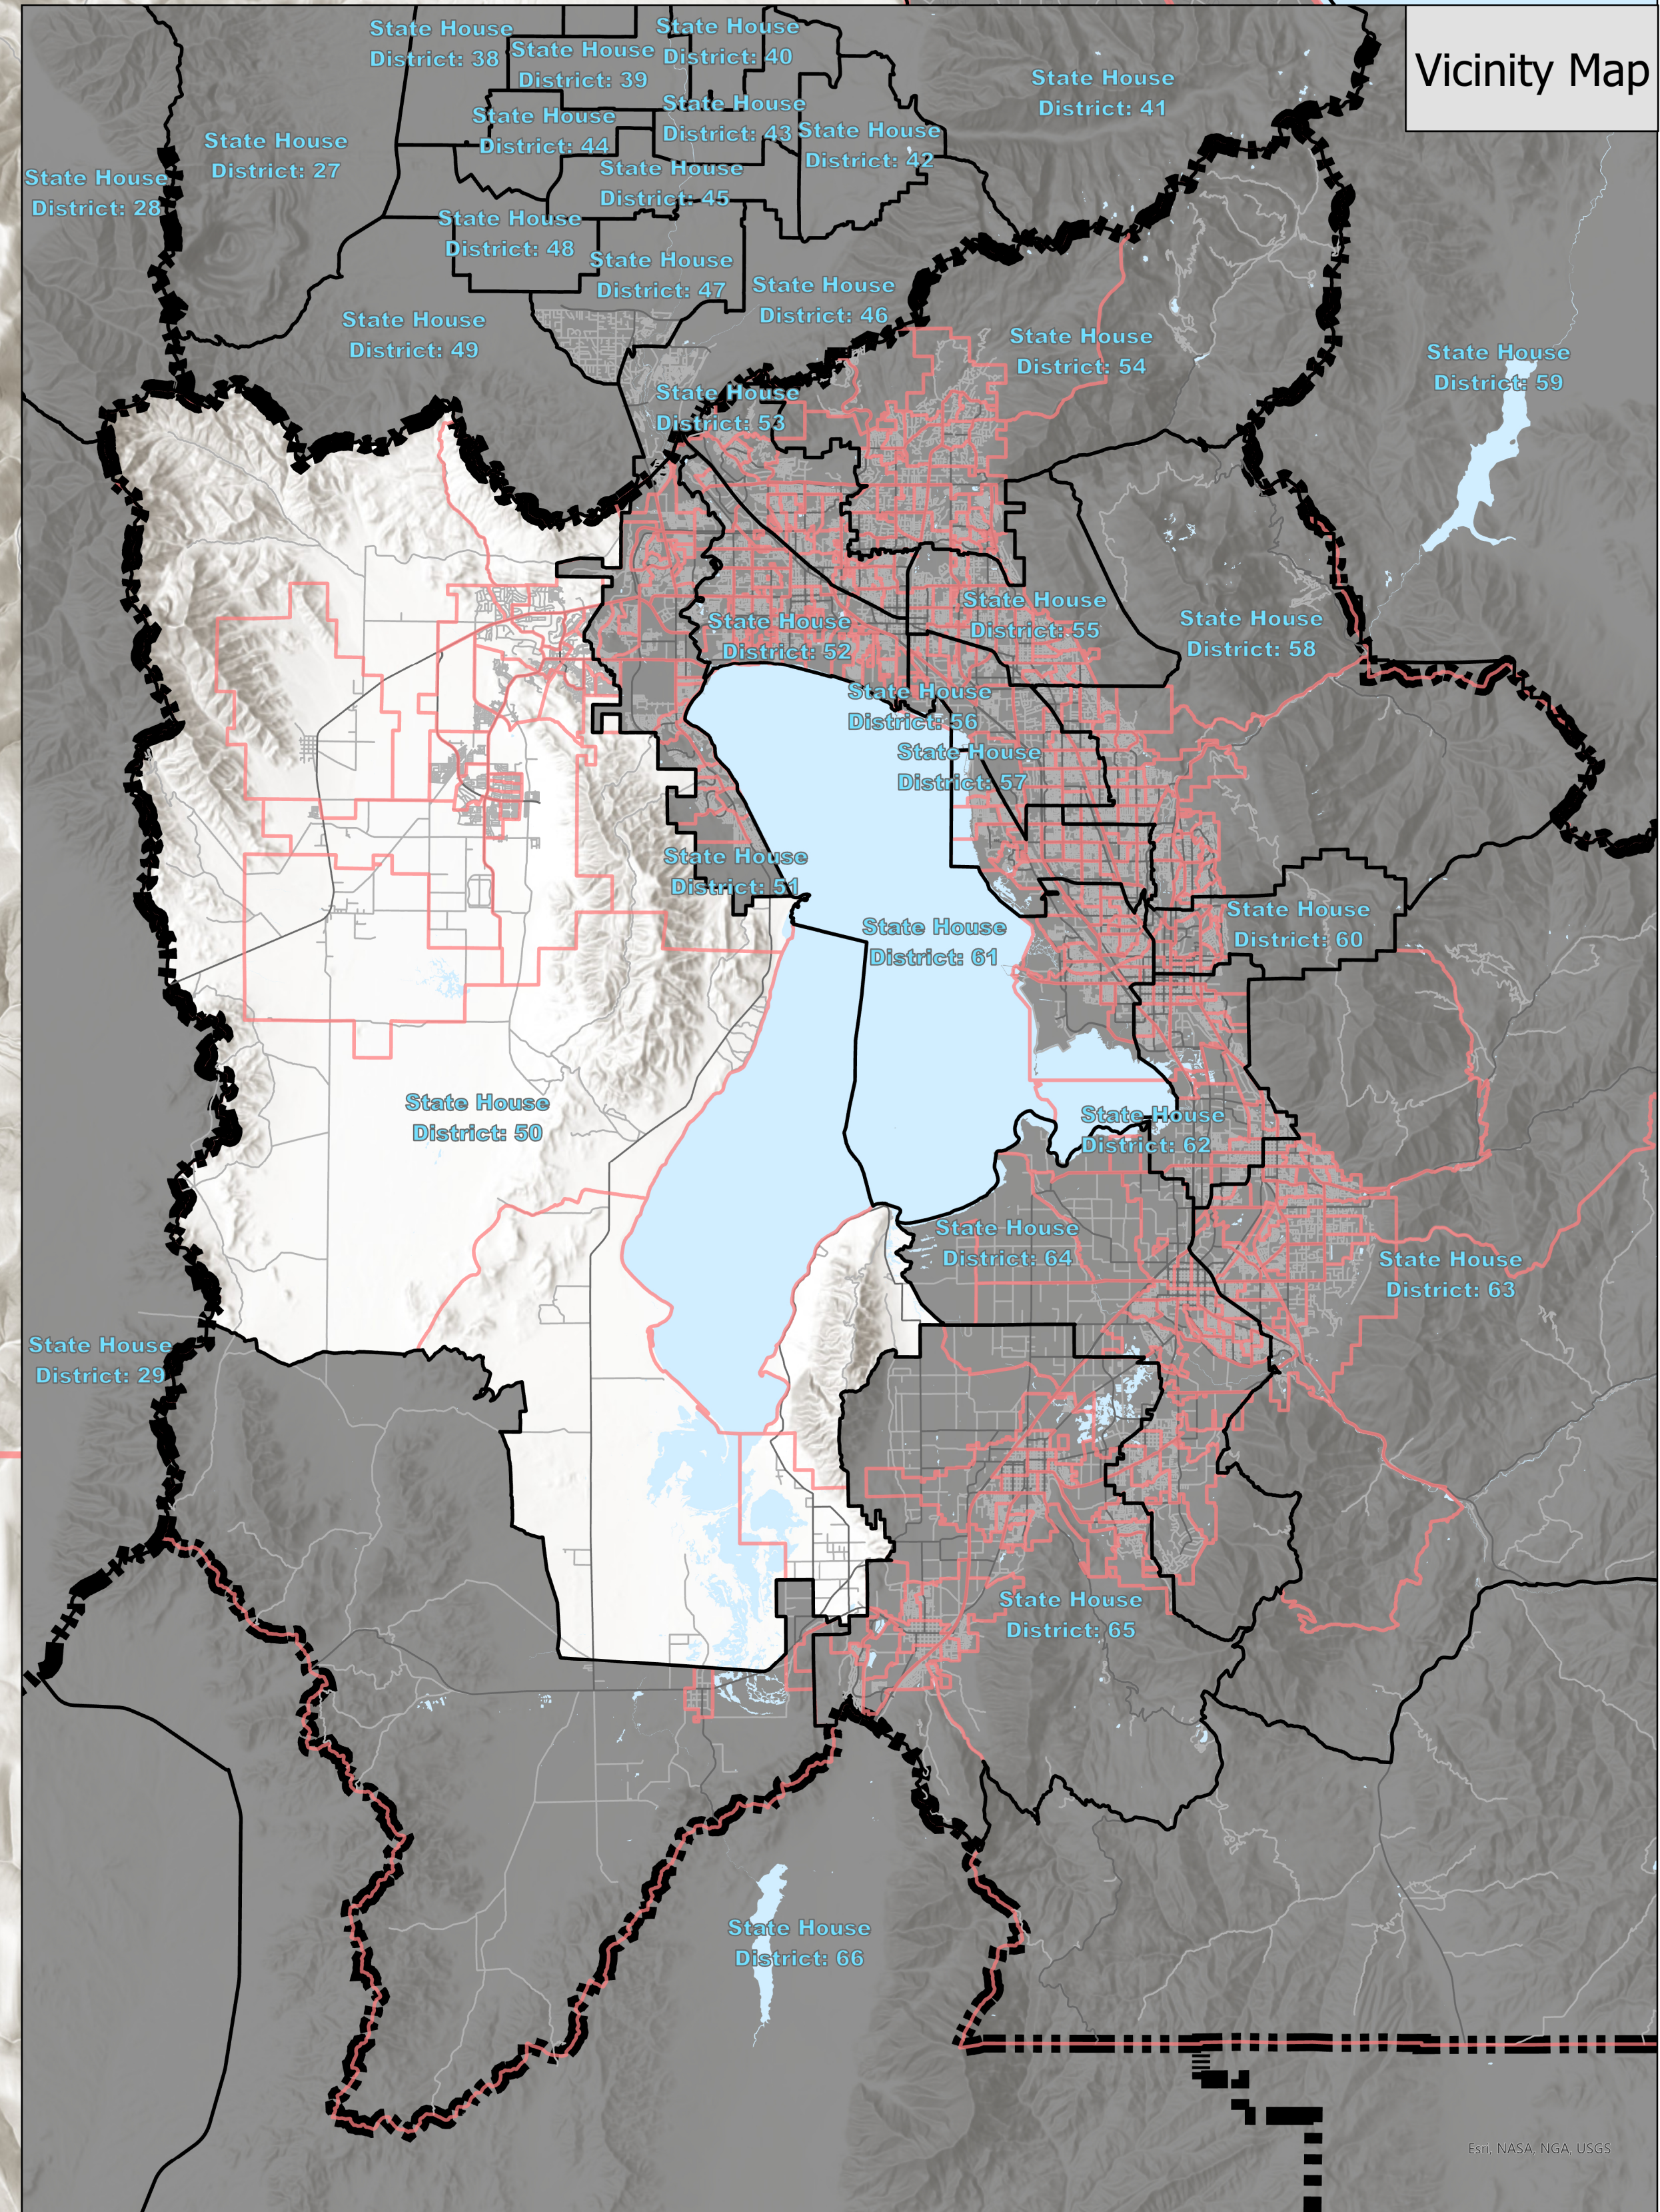

State House District 50 (Northern area)

- State House Districts
- Voting Precincts
- Roads
 - Major
 - Minor
- Waterbodies
- County Boundary

State House District: 52

State House District: 61

State House District: 50

Vicinity Map

Utah County
Map is copyrighted by Utah County, which makes no warranty for its accuracy.
Utah County Elections
100 East Center Street
Provo, UT 84606
(801) 851-8128
Updated Feb 2024