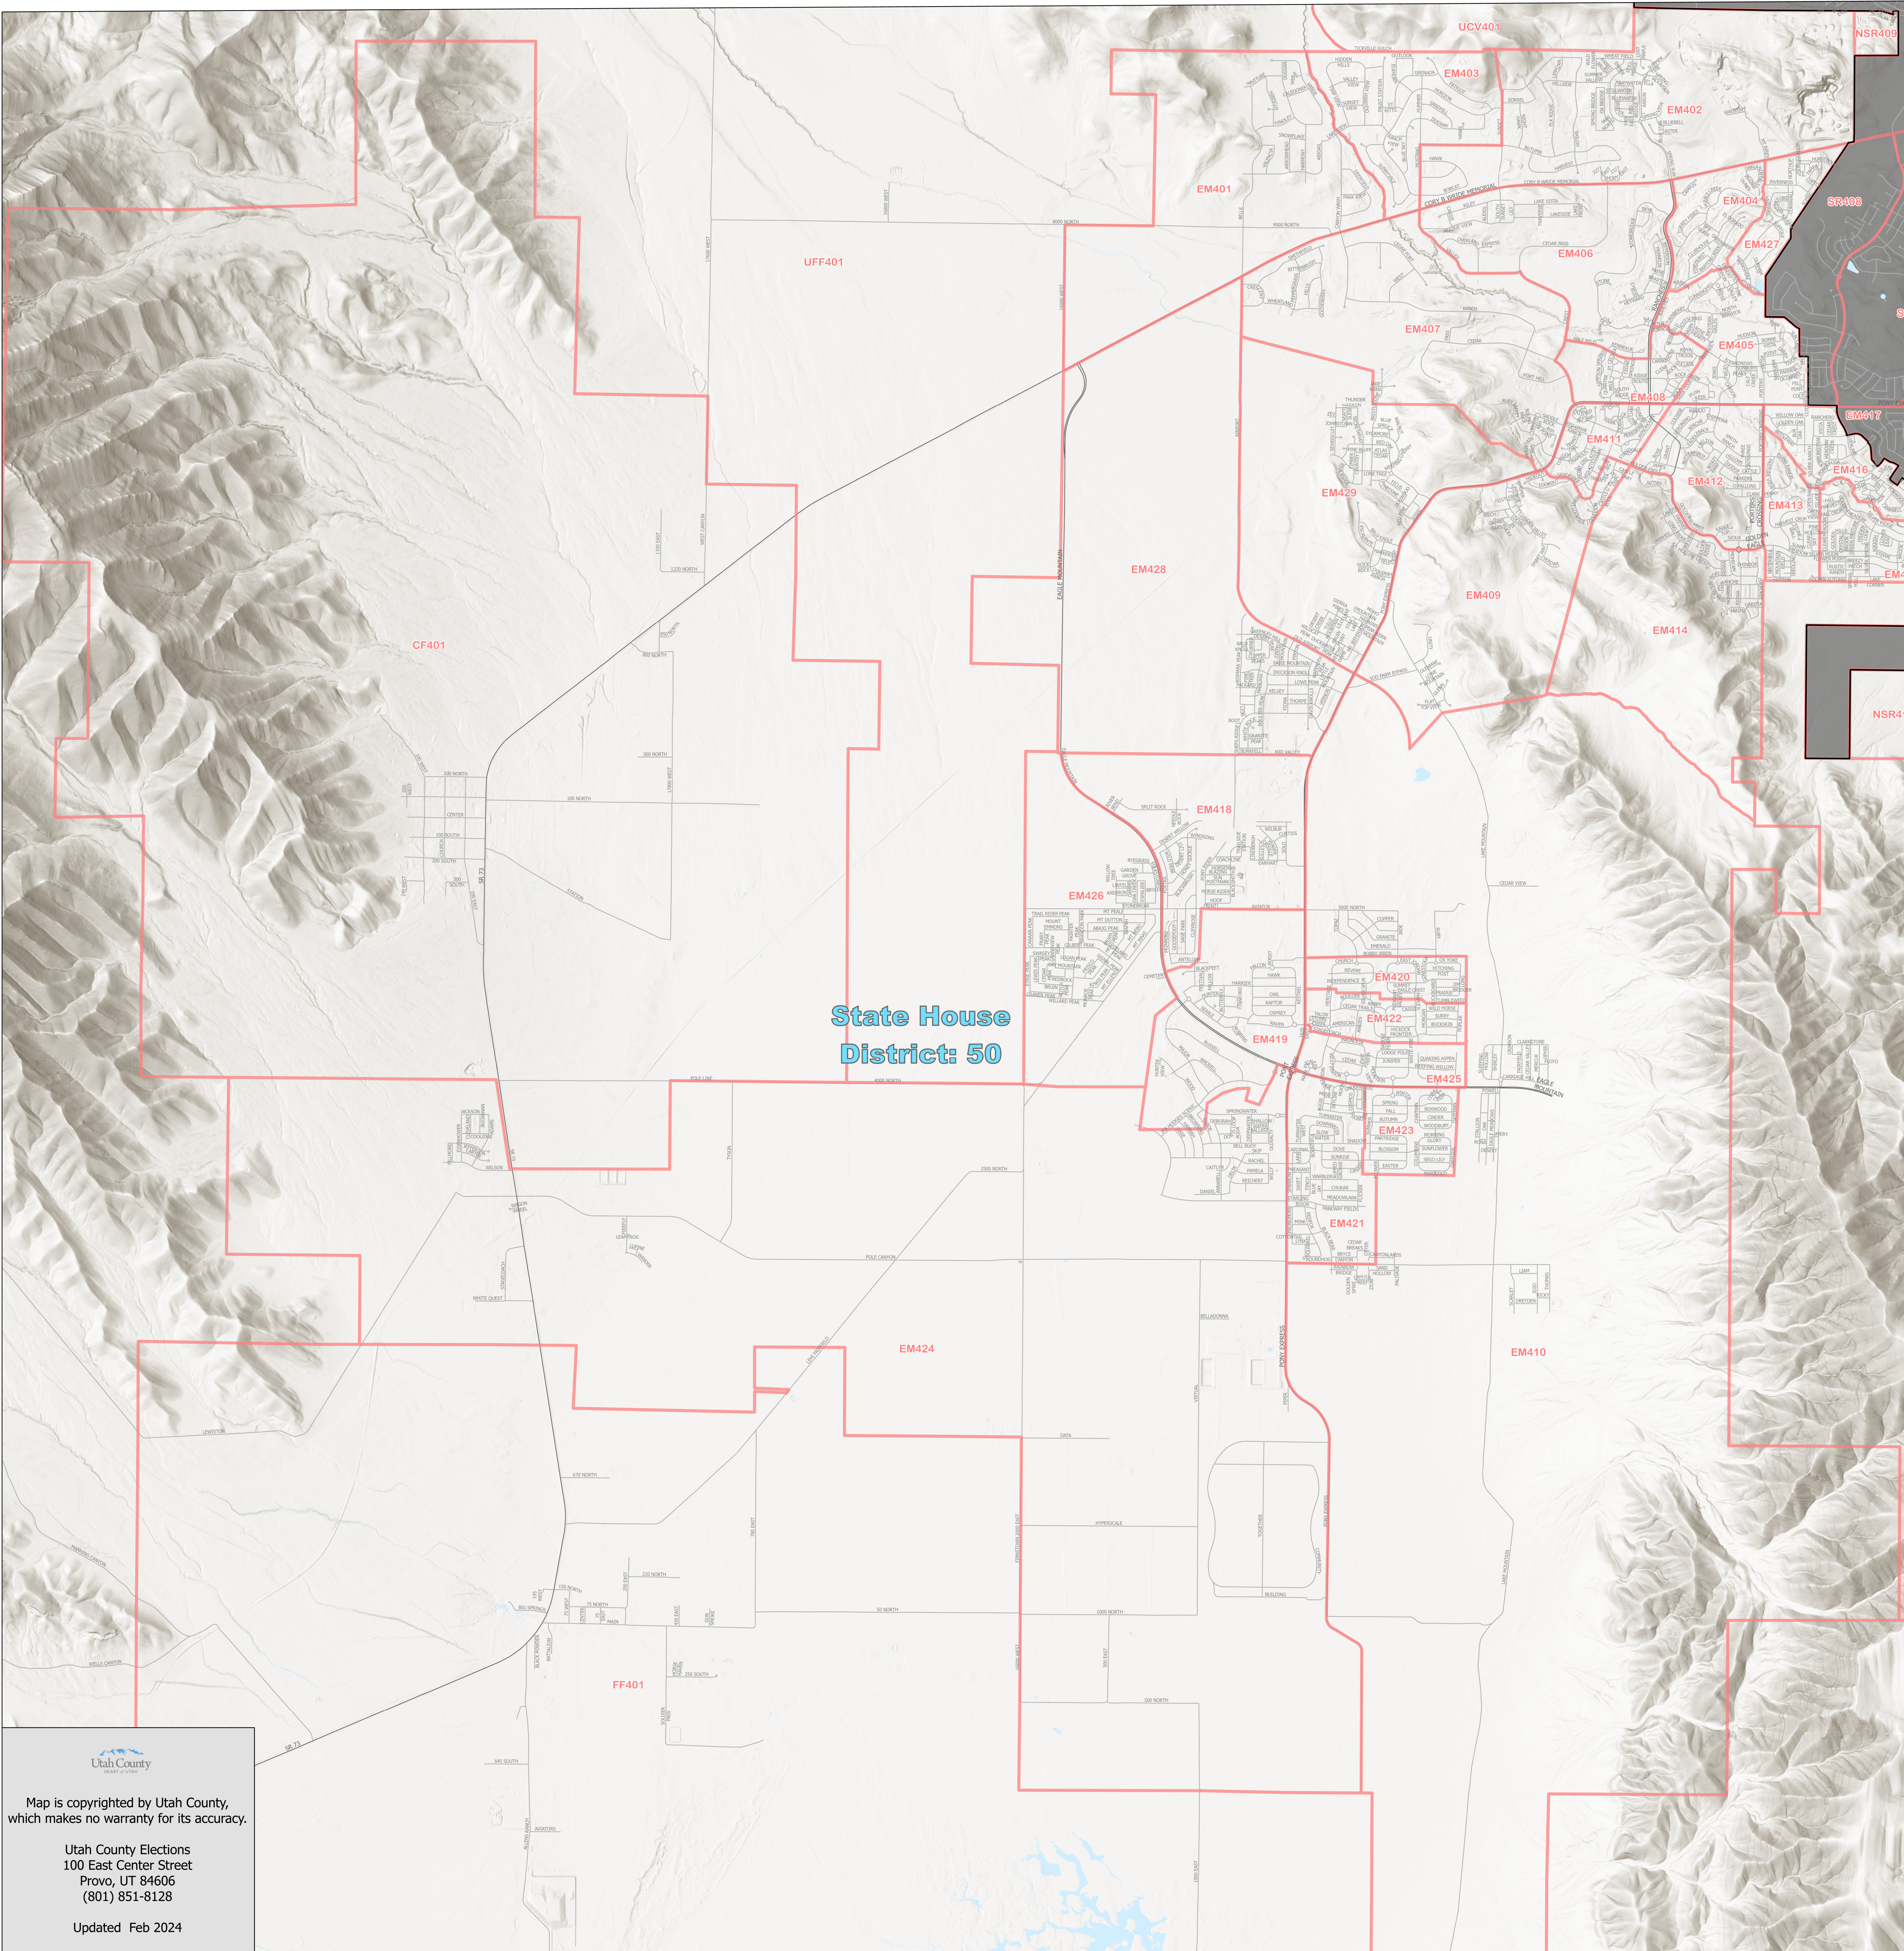

State House District 50 (Northern area)

- State House Districts
- Voting Precincts
- Roads
 - Major
 - Minor
- Waterbodies
- County Boundary

State House District: 52

State House District: 61

State House District: 50

Vicinity Map

Utah County
Map is copyrighted by Utah County, which makes no warranty for its accuracy.
Utah County Elections
100 East Center Street
Provo, UT 84606
(801) 851-8128
Updated Feb 2024