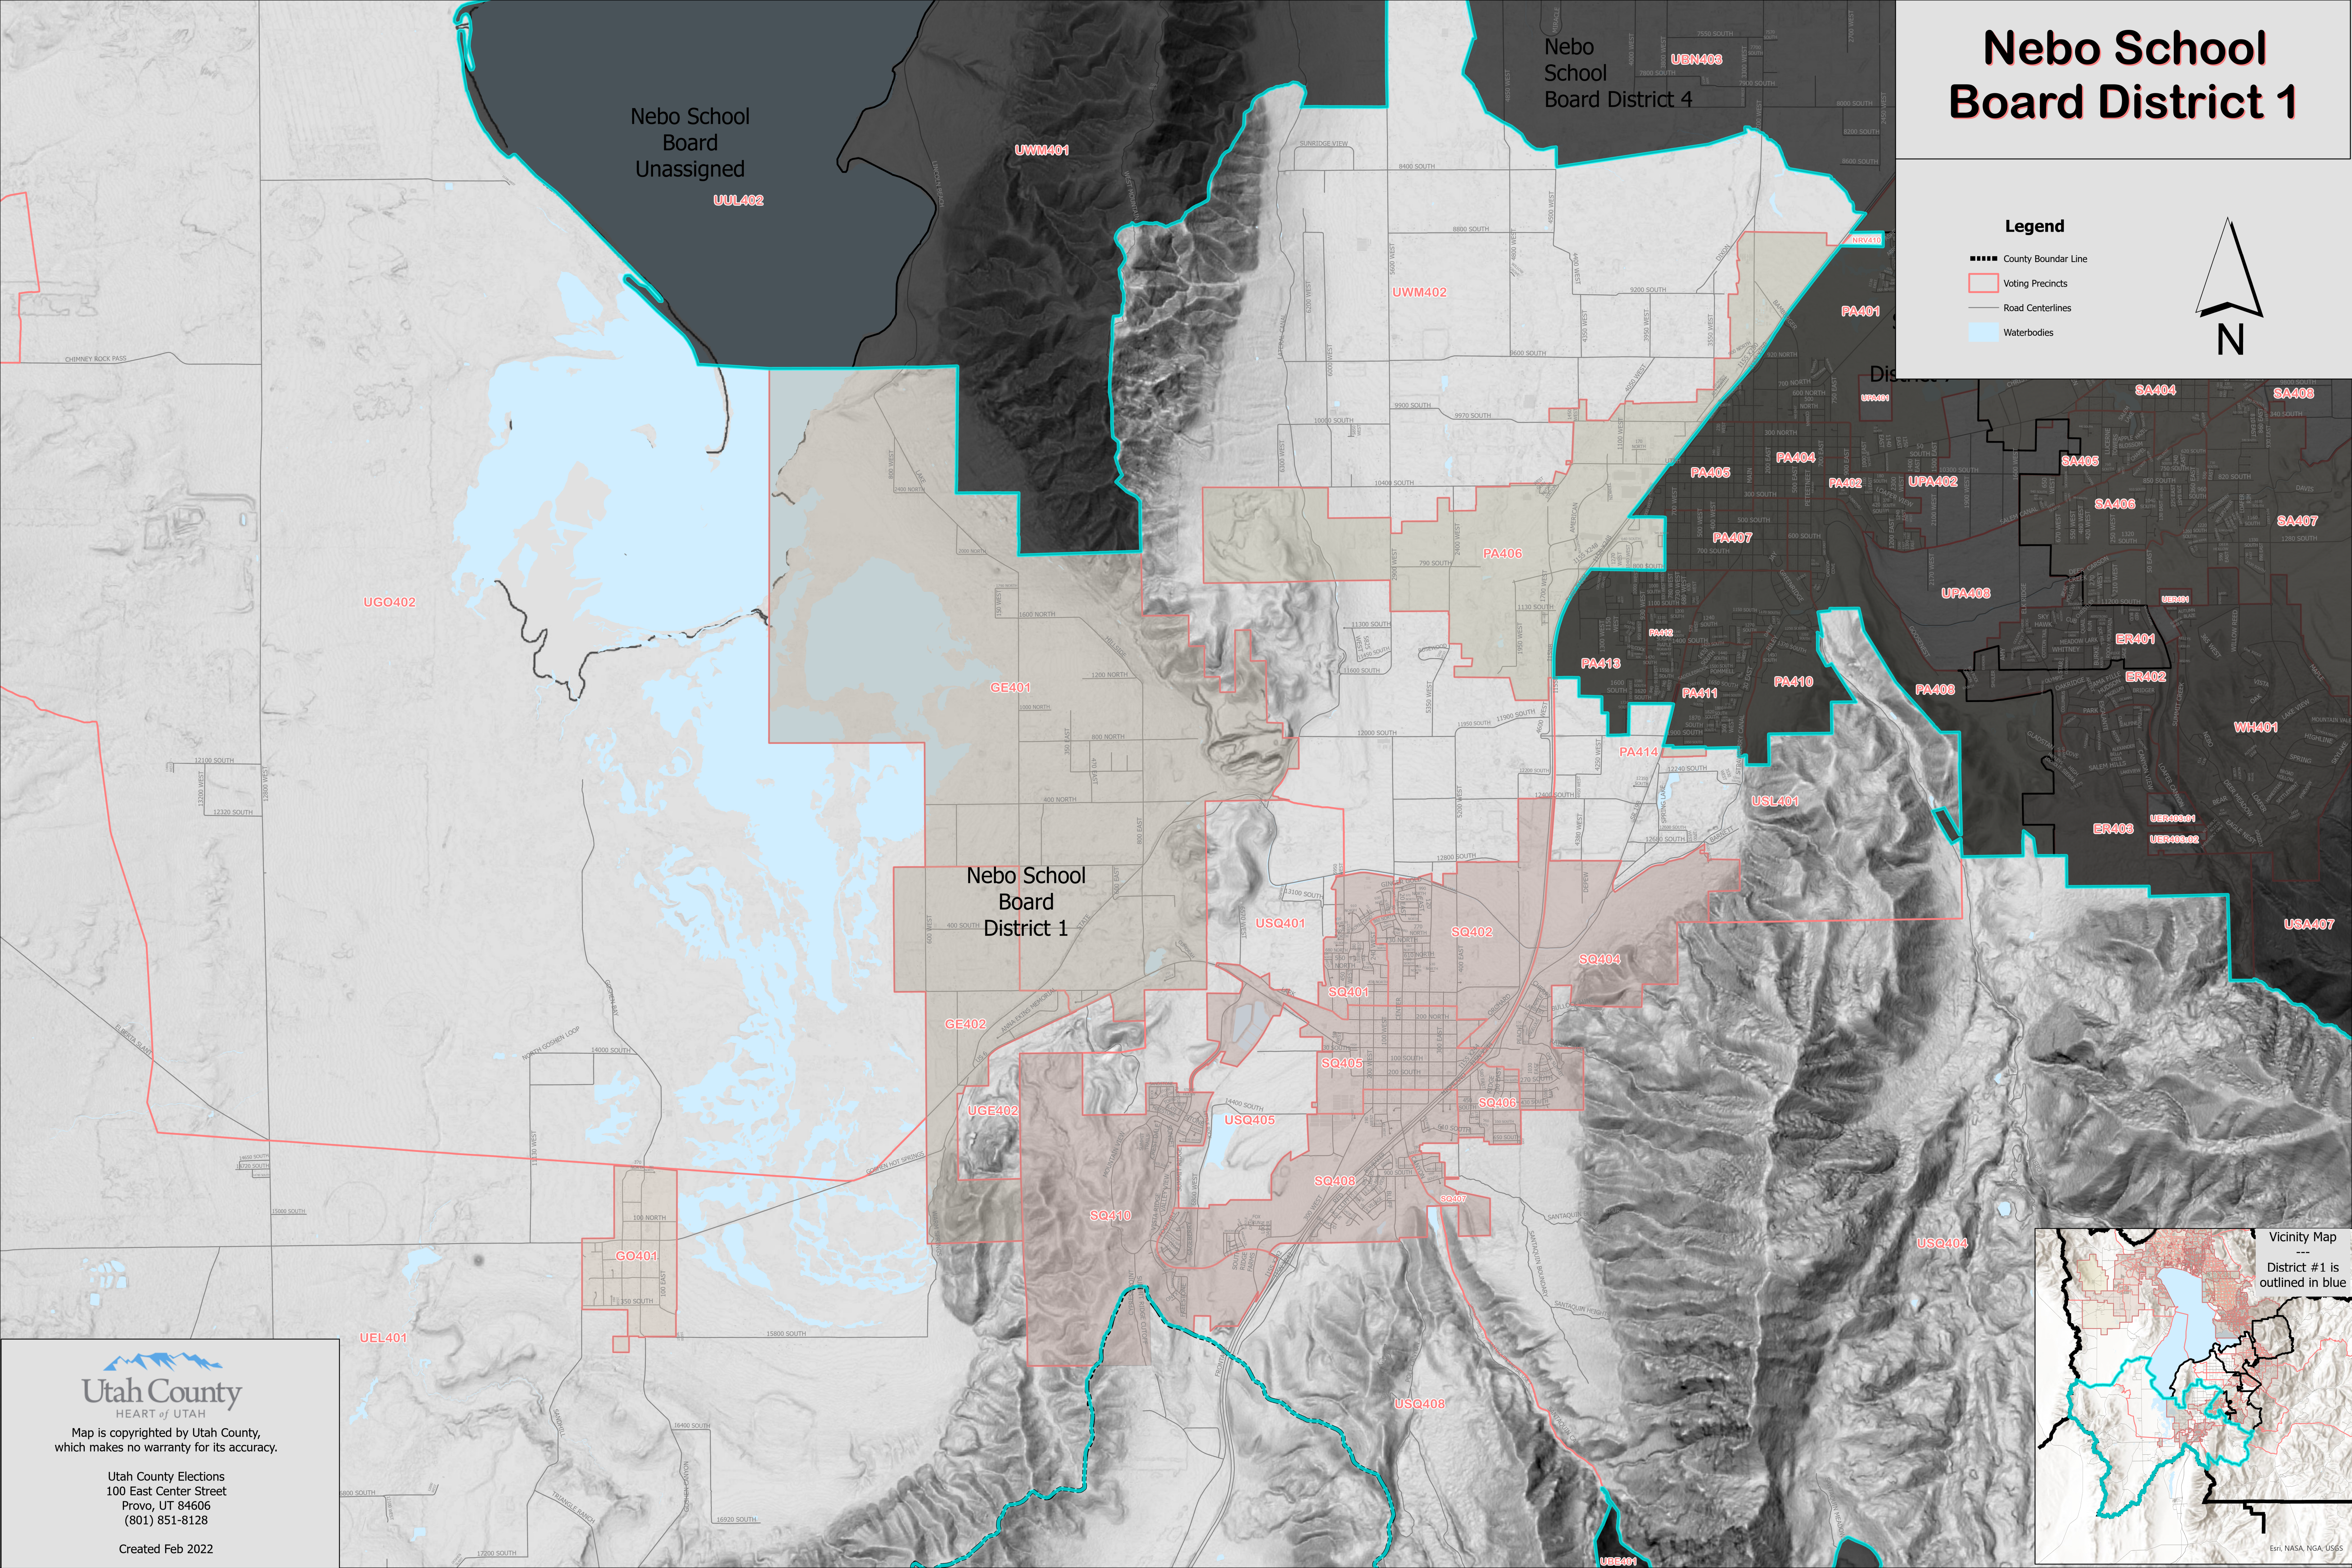

Nebo School Board District 1

Legend

- County Boundar Line
- Voting Precincts
- Road Centerlines
- Waterbodies

Utah County
HEART of UTAH

Map is copyrighted by Utah County,
which makes no warranty for its accuracy.

Utah County Elections
100 East Center Street
Provo, UT 84606
(801) 851-8128

Created Feb 2022

Esri, NASA, NGA, USGS