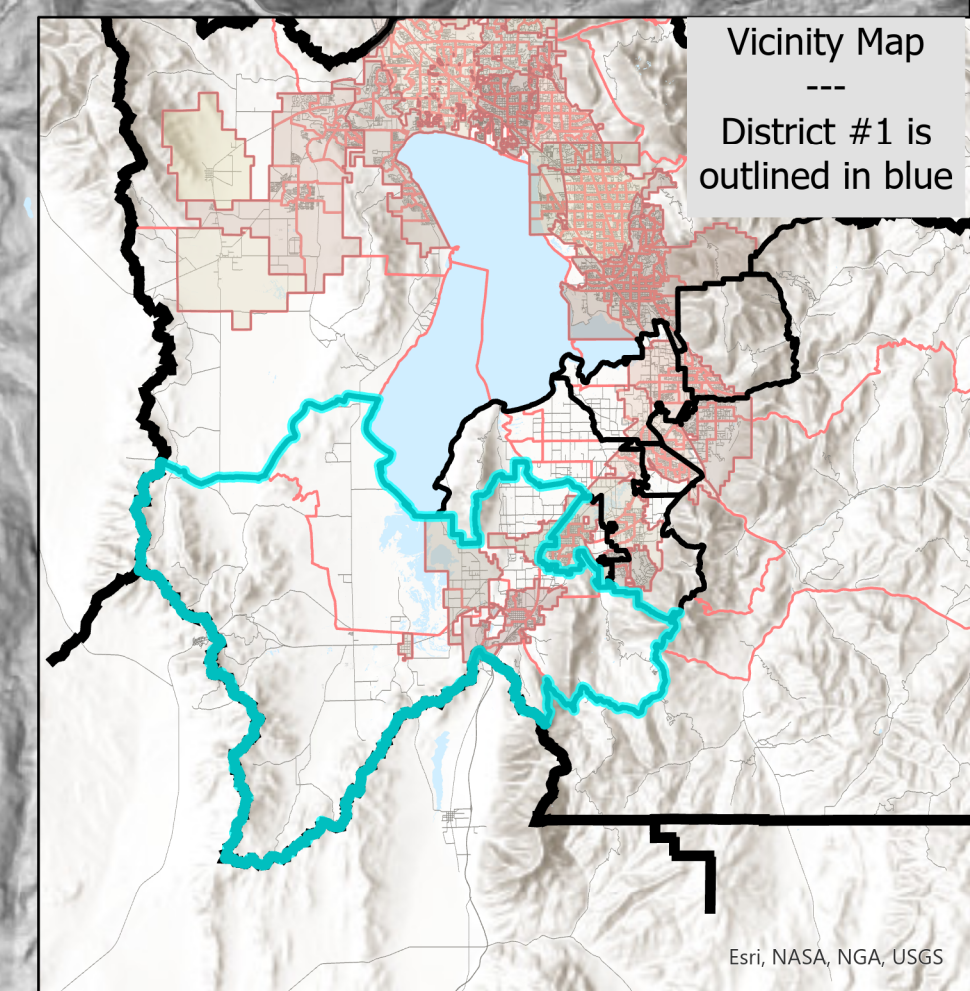

Nebo School Board District 1

Legend

- County Boundar Line
- Voting Precincts
- Road Centerlines
- Waterbodies

Utah County
HEART of UTAH

Map is copyrighted by Utah County,
which makes no warranty for its accuracy.

Utah County Elections
100 East Center Street
Provo, UT 84606
(801) 851-8128

Created Feb 2022

Esri, NASA, NGA, USGS