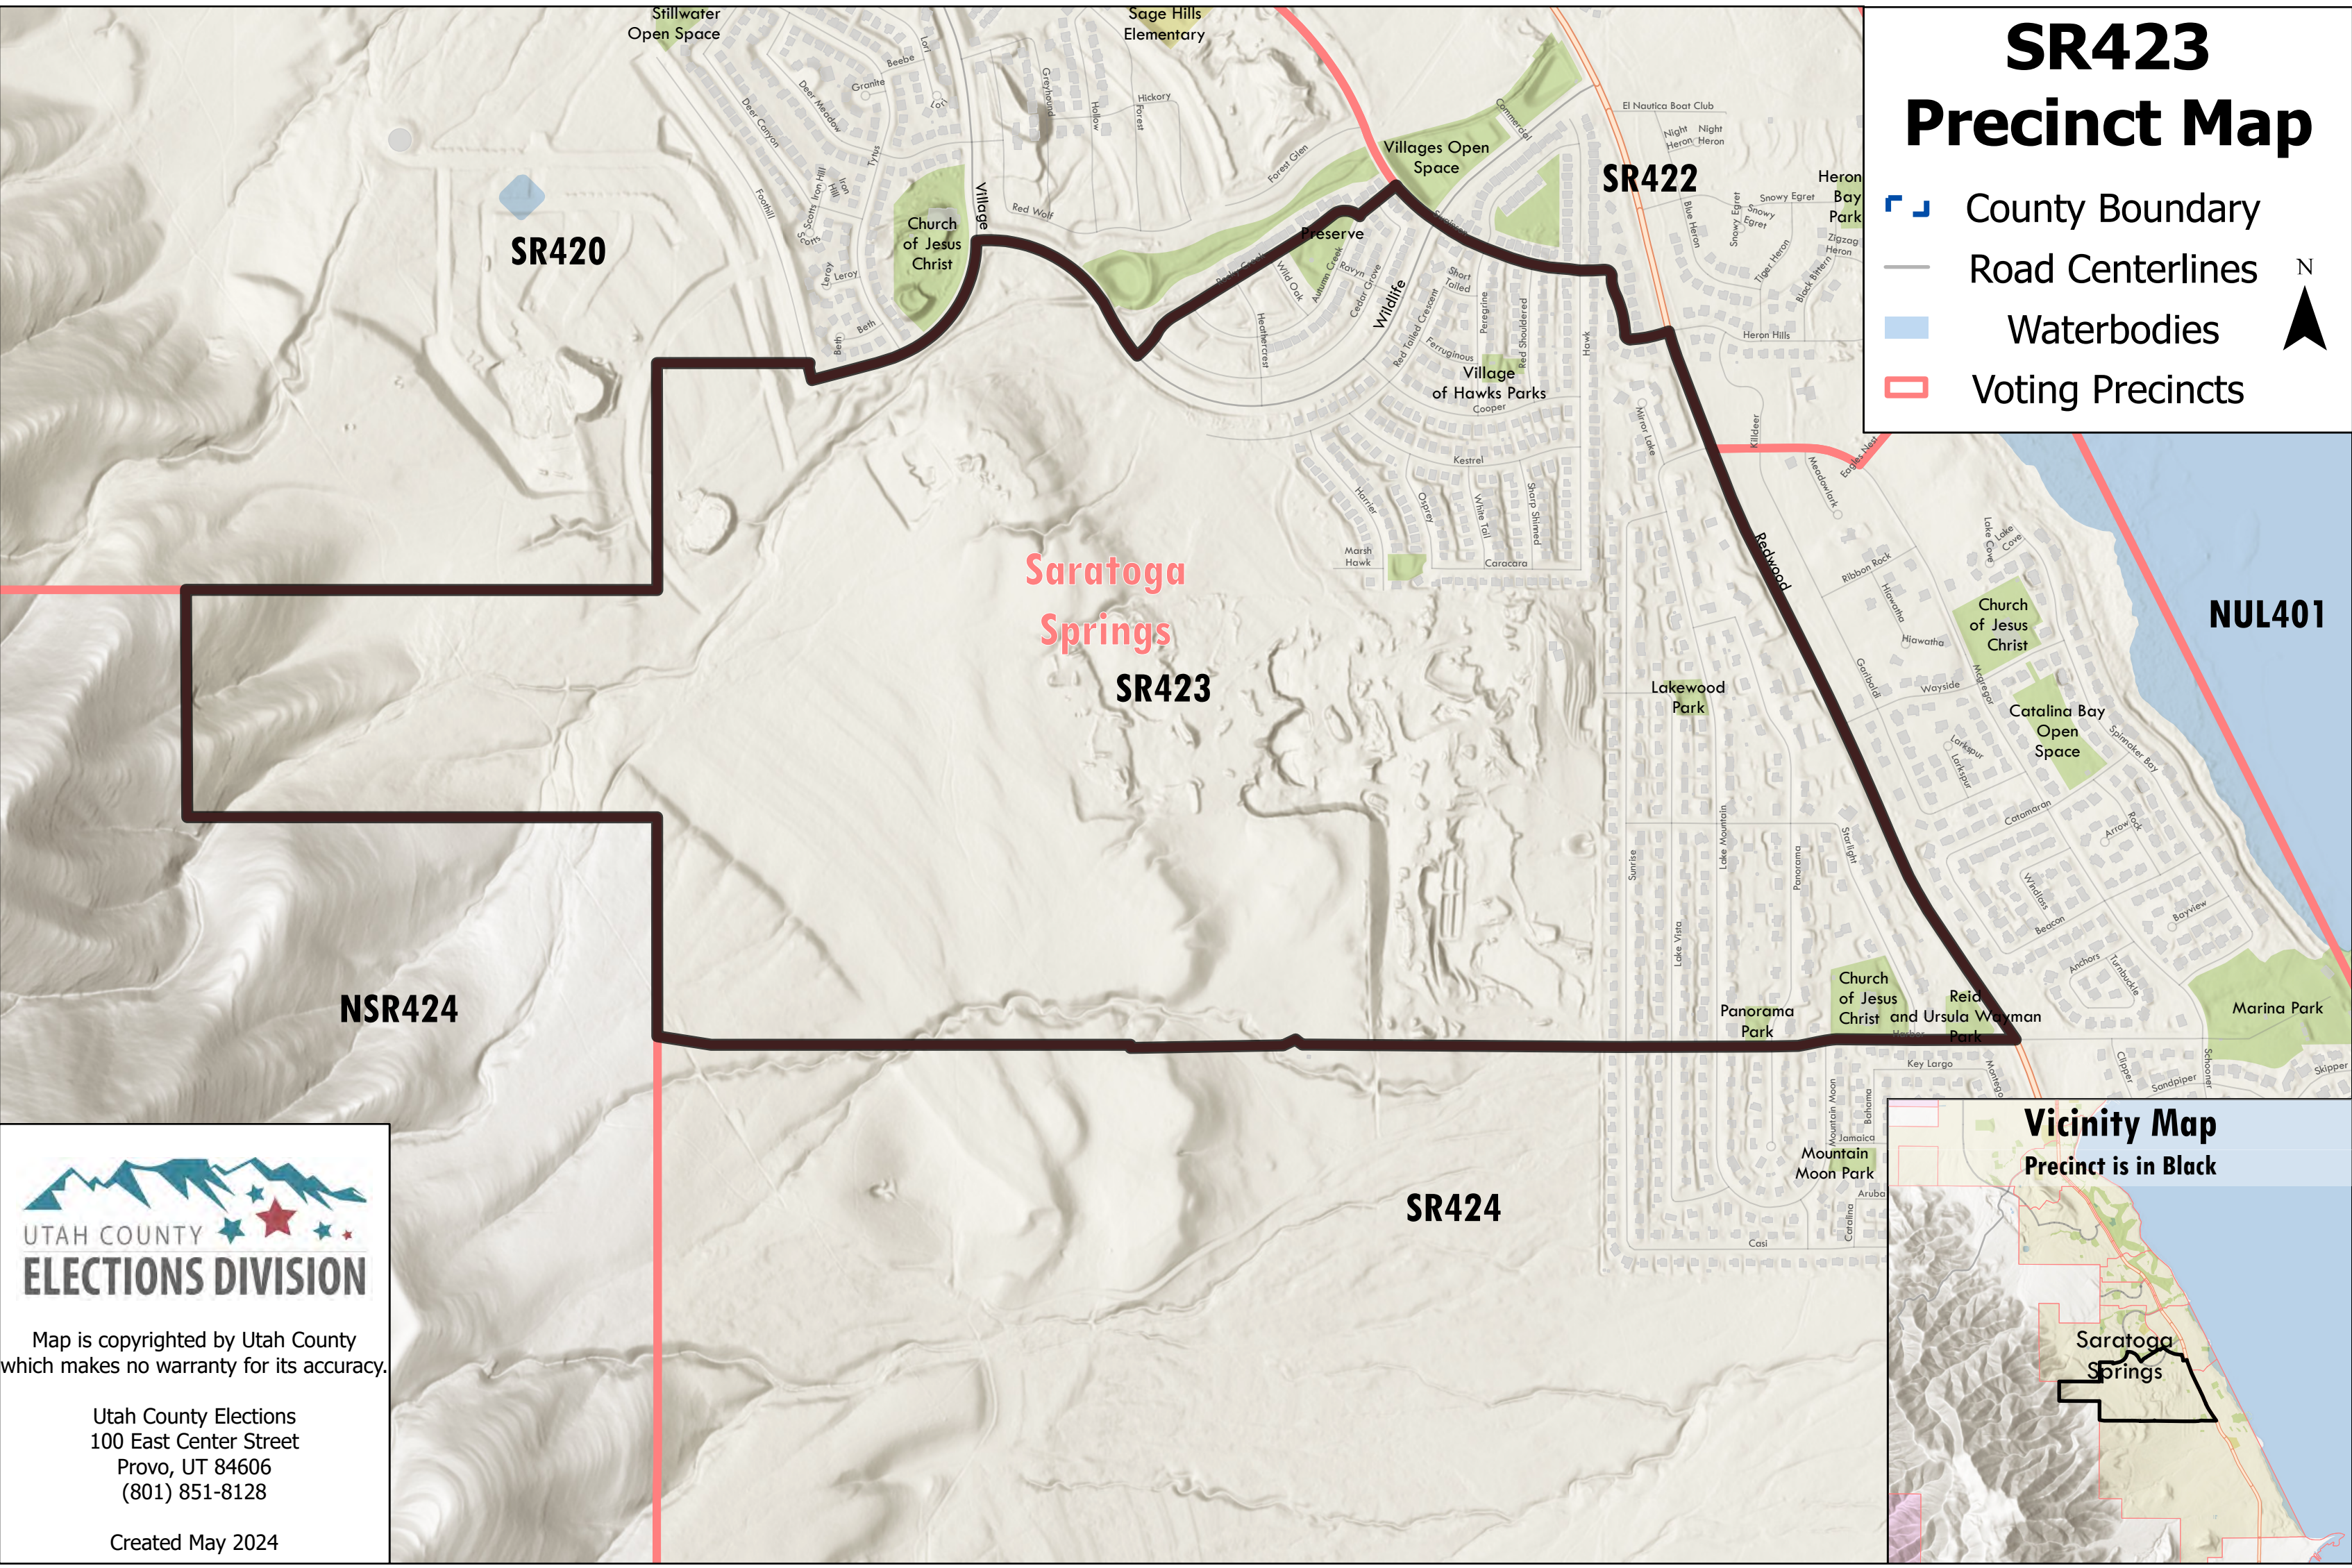

# SR423 Precinct Map

-  County Boundary
-  Road Centerlines
-  Waterbodies
-  Voting Precincts

Saratoga Springs  
SR423

Map is copyrighted by Utah County which makes no warranty for its accuracy.

Utah County Elections  
100 East Center Street  
Provo, UT 84606  
(801) 851-8128

Created May 2024

Vicinity Map  
Precinct is in Black

Saratoga Springs