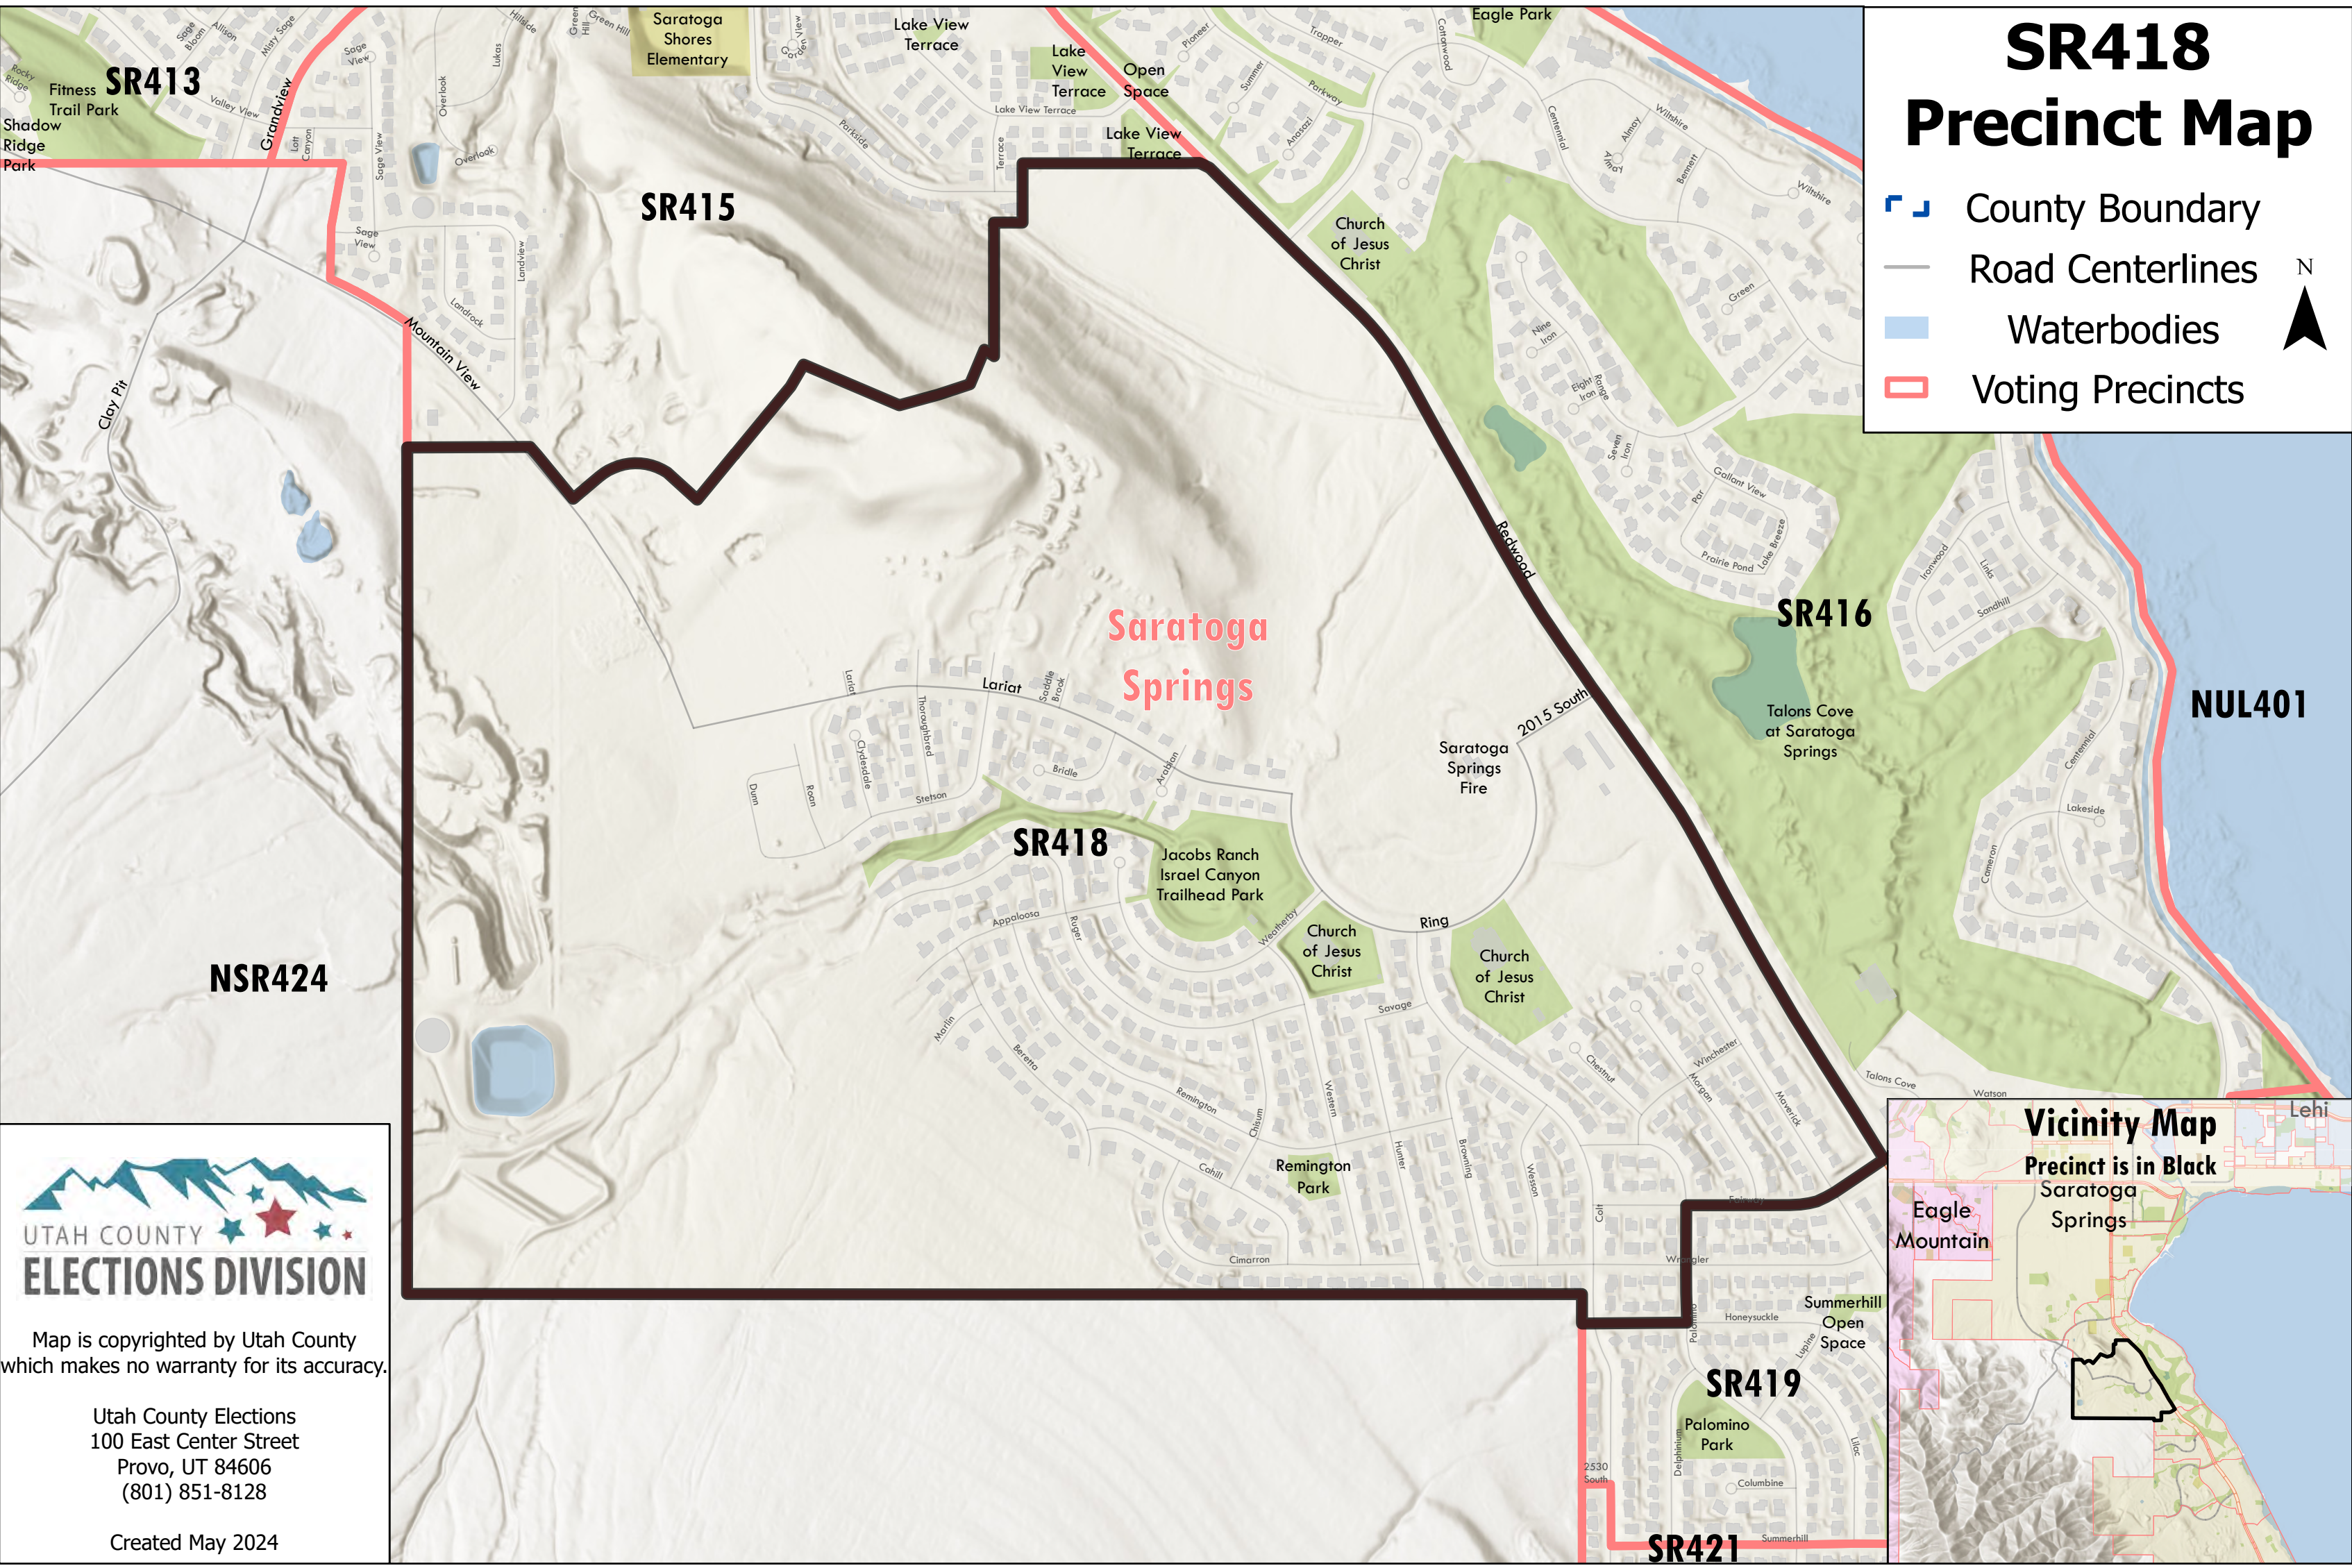

# SR418 Precinct Map

-  County Boundary
-  Road Centerlines
-  Waterbodies
-  Voting Precincts

Map is copyrighted by Utah County which makes no warranty for its accuracy.

Utah County Elections  
100 East Center Street  
Provo, UT 84606  
(801) 851-8128

Created May 2024