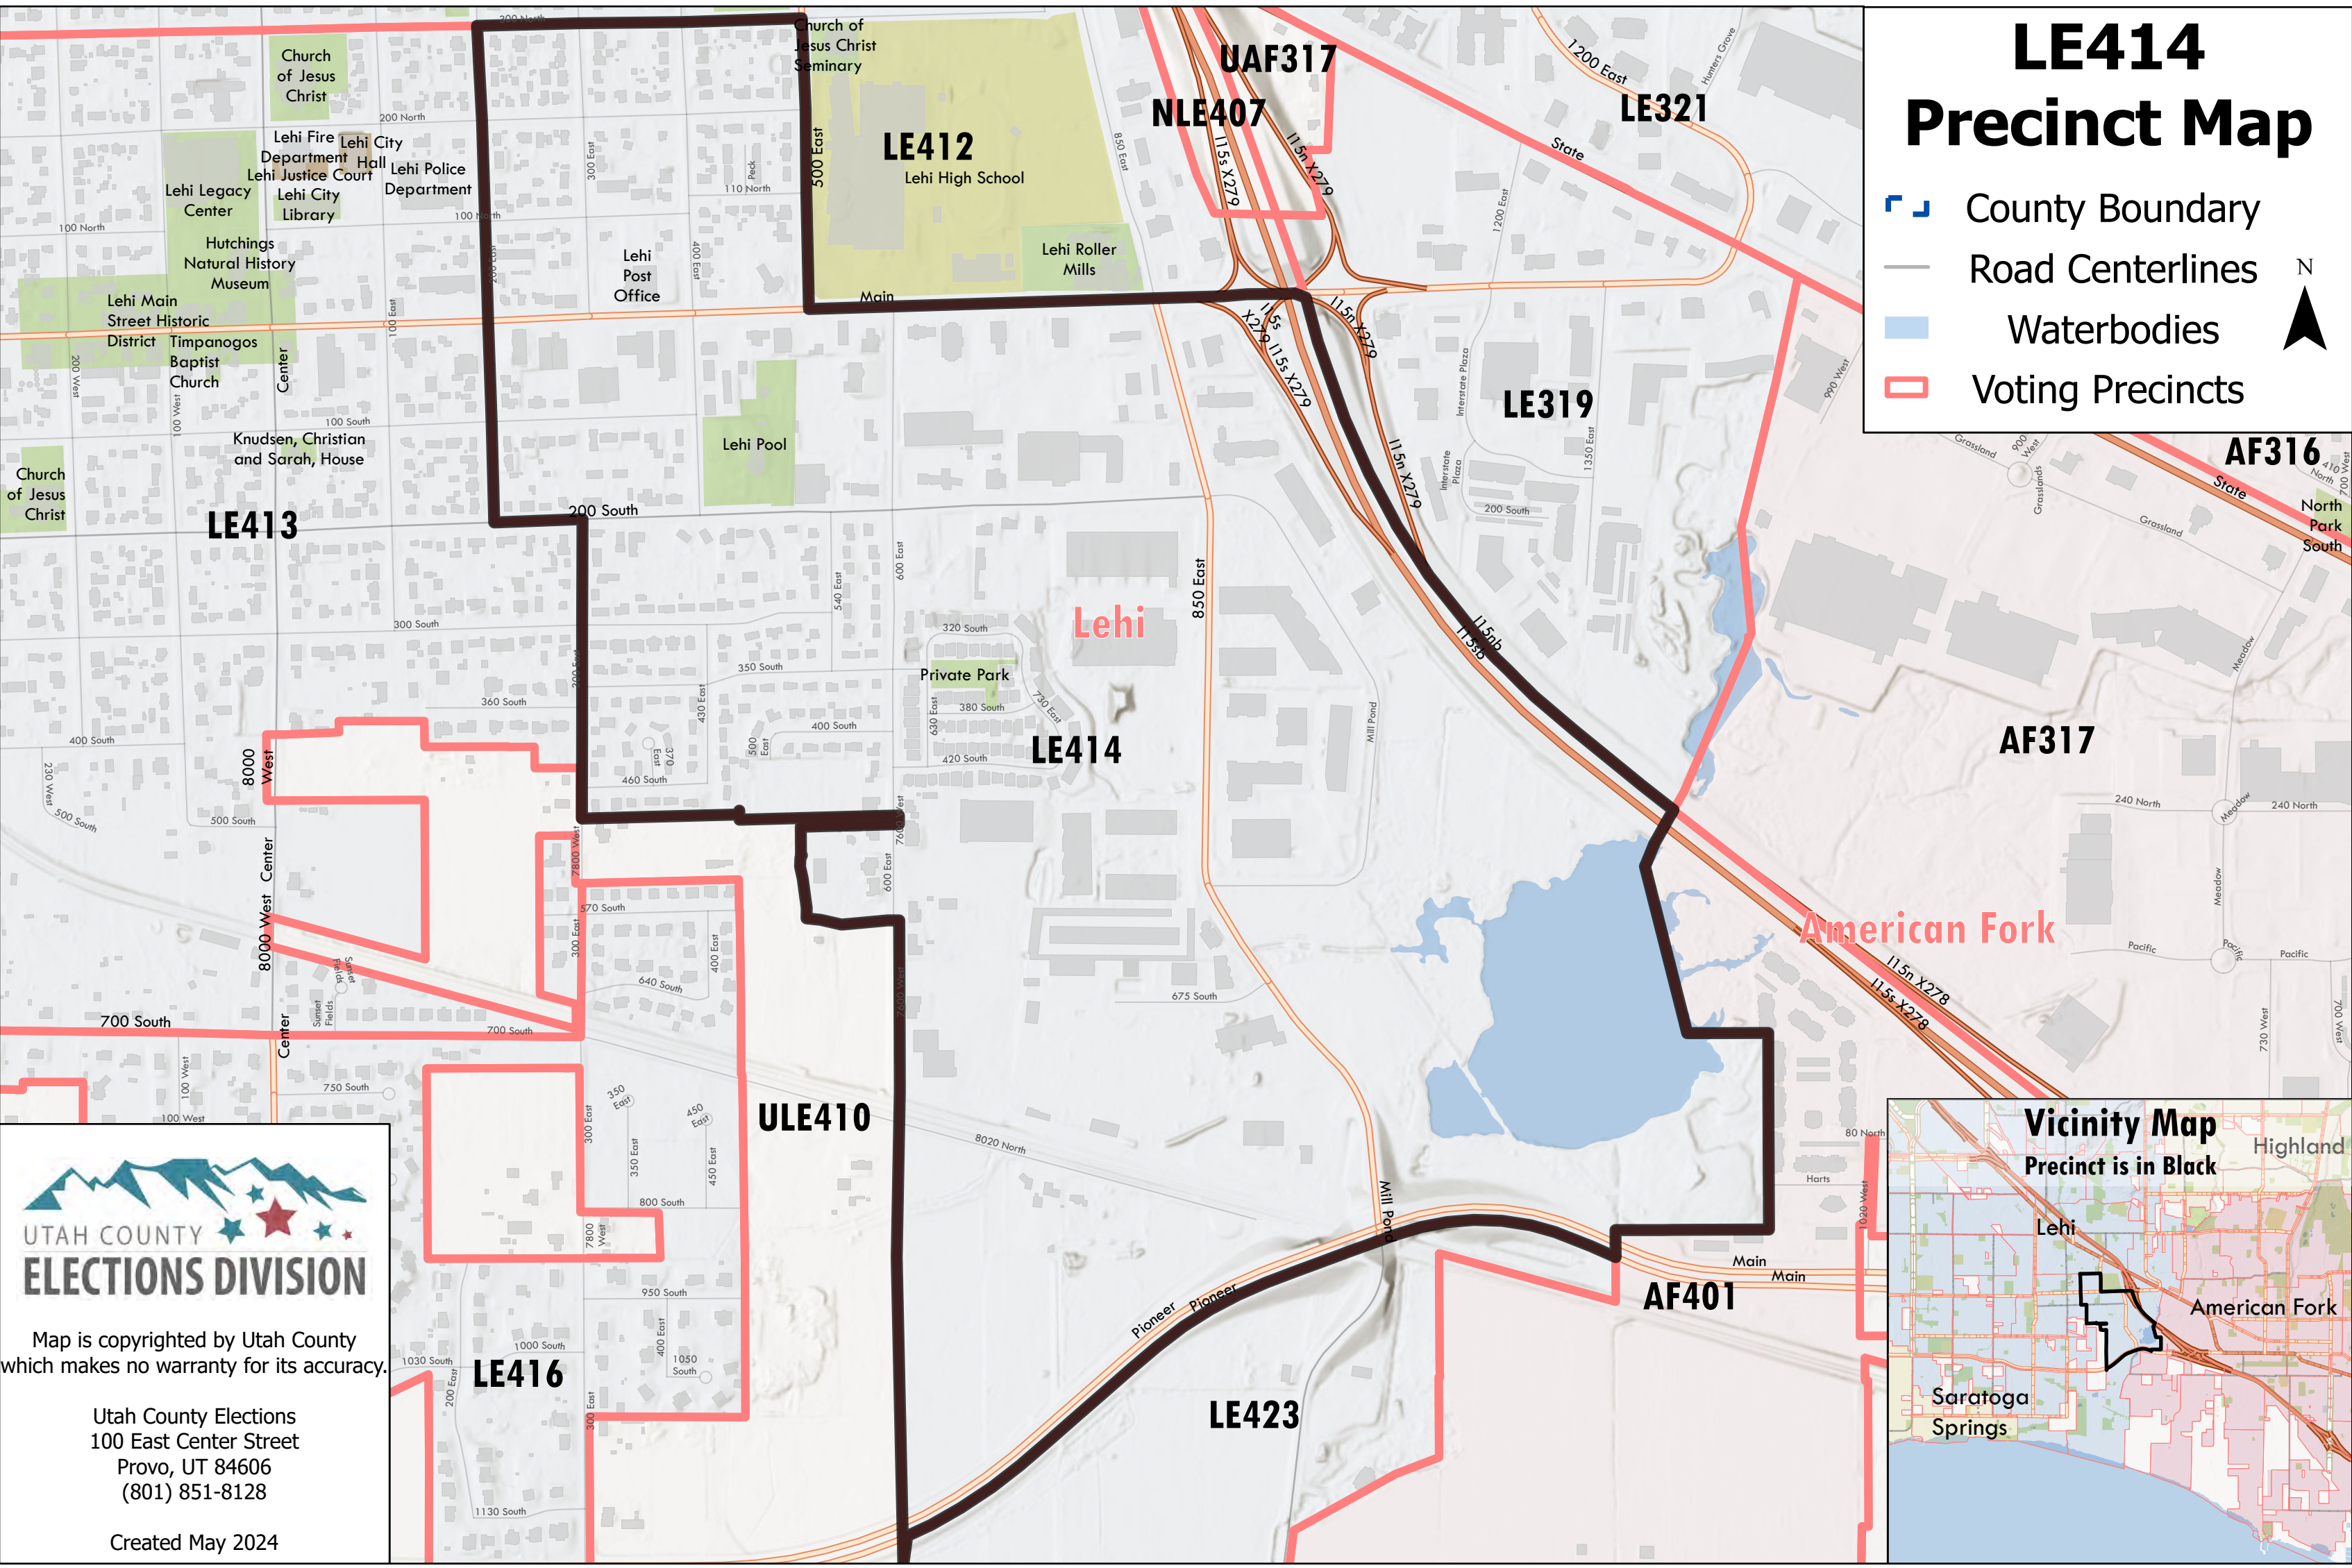

LE414 Precinct Map

-  County Boundary
-  Road Centerlines
-  Waterbodies
-  Voting Precincts

**UTAH COUNTY
ELECTIONS DIVISION**

Map is copyrighted by Utah County
which makes no warranty for its accuracy.

Utah County Elections
100 East Center Street
Provo, UT 84606
(801) 851-8128

Created May 2024