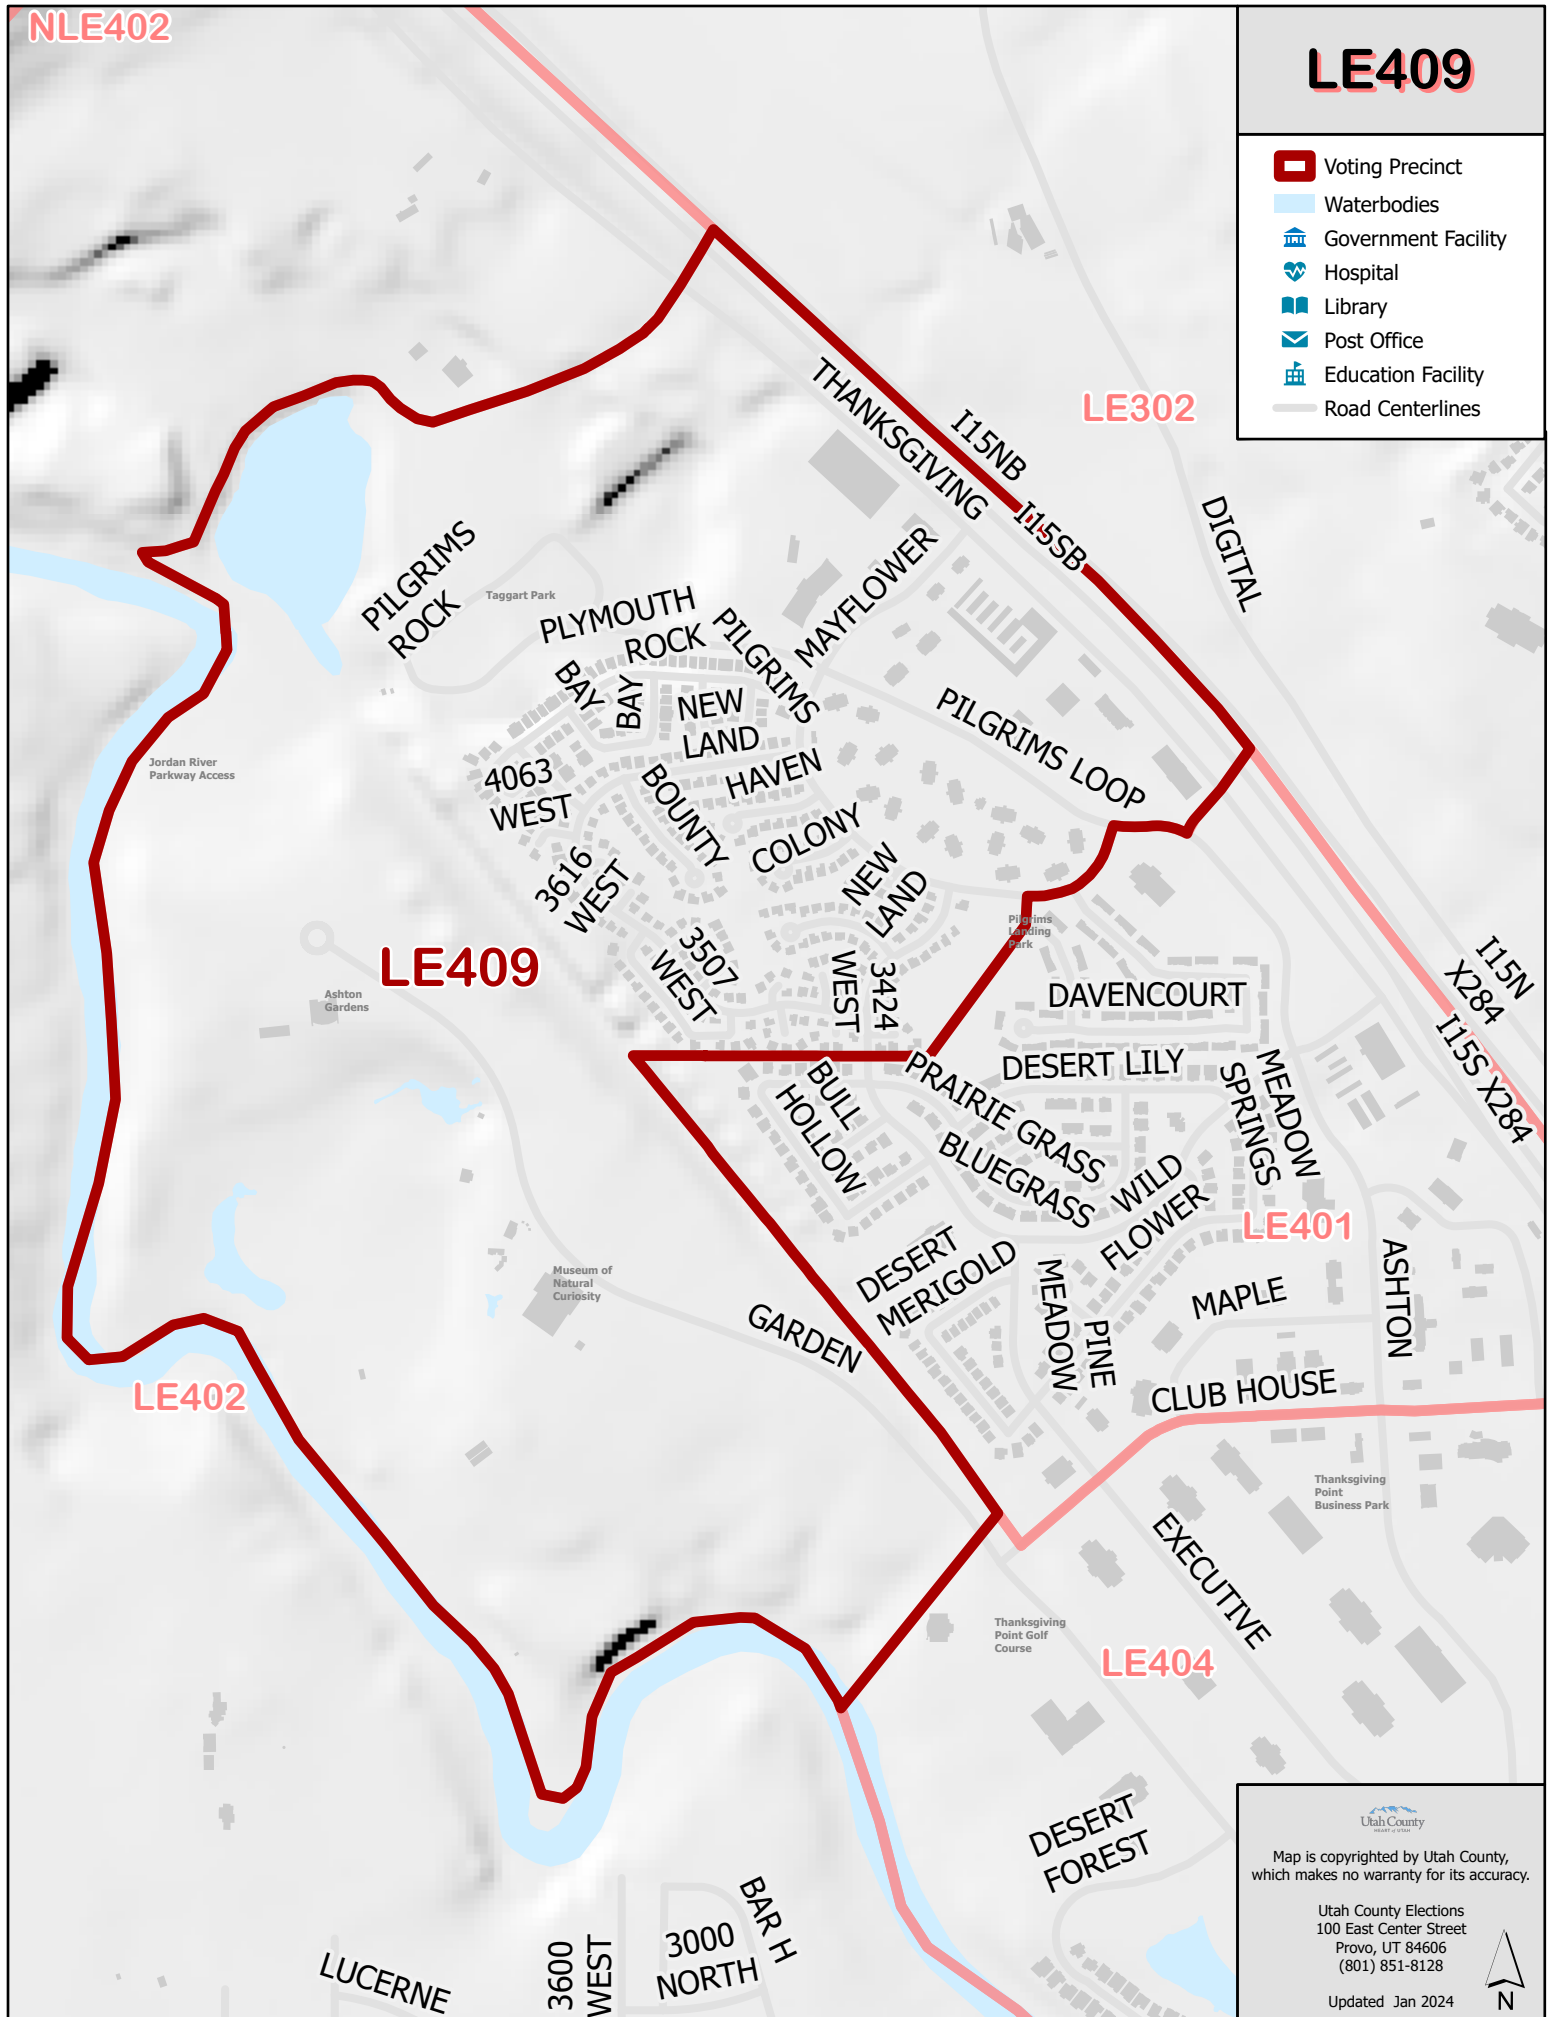

NLE402

LE409

-  Voting Precinct
-  Waterbodies
-  Government Facility
-  Hospital
-  Library
-  Post Office
-  Education Facility
-  Road Centerlines

LE409

LE302

LE402

LE401

LE404

Map is copyrighted by Utah County, which makes no warranty for its accuracy.

Utah County Elections
 100 East Center Street
 Provo, UT 84606
 (801) 851-8128

Updated Jan 2024