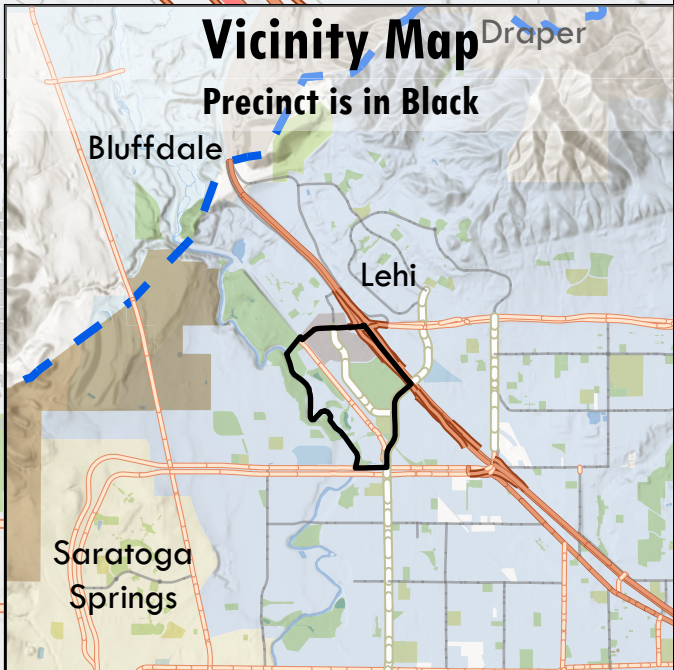

LE404 Precinct Map

-  County Boundary
-  Road Centerlines
-  Waterbodies
-  Voting Precincts

Map is copyrighted by Utah County which makes no warranty for its accuracy.

Utah County Elections
 100 East Center Street
 Provo, UT 84606
 (801) 851-8128