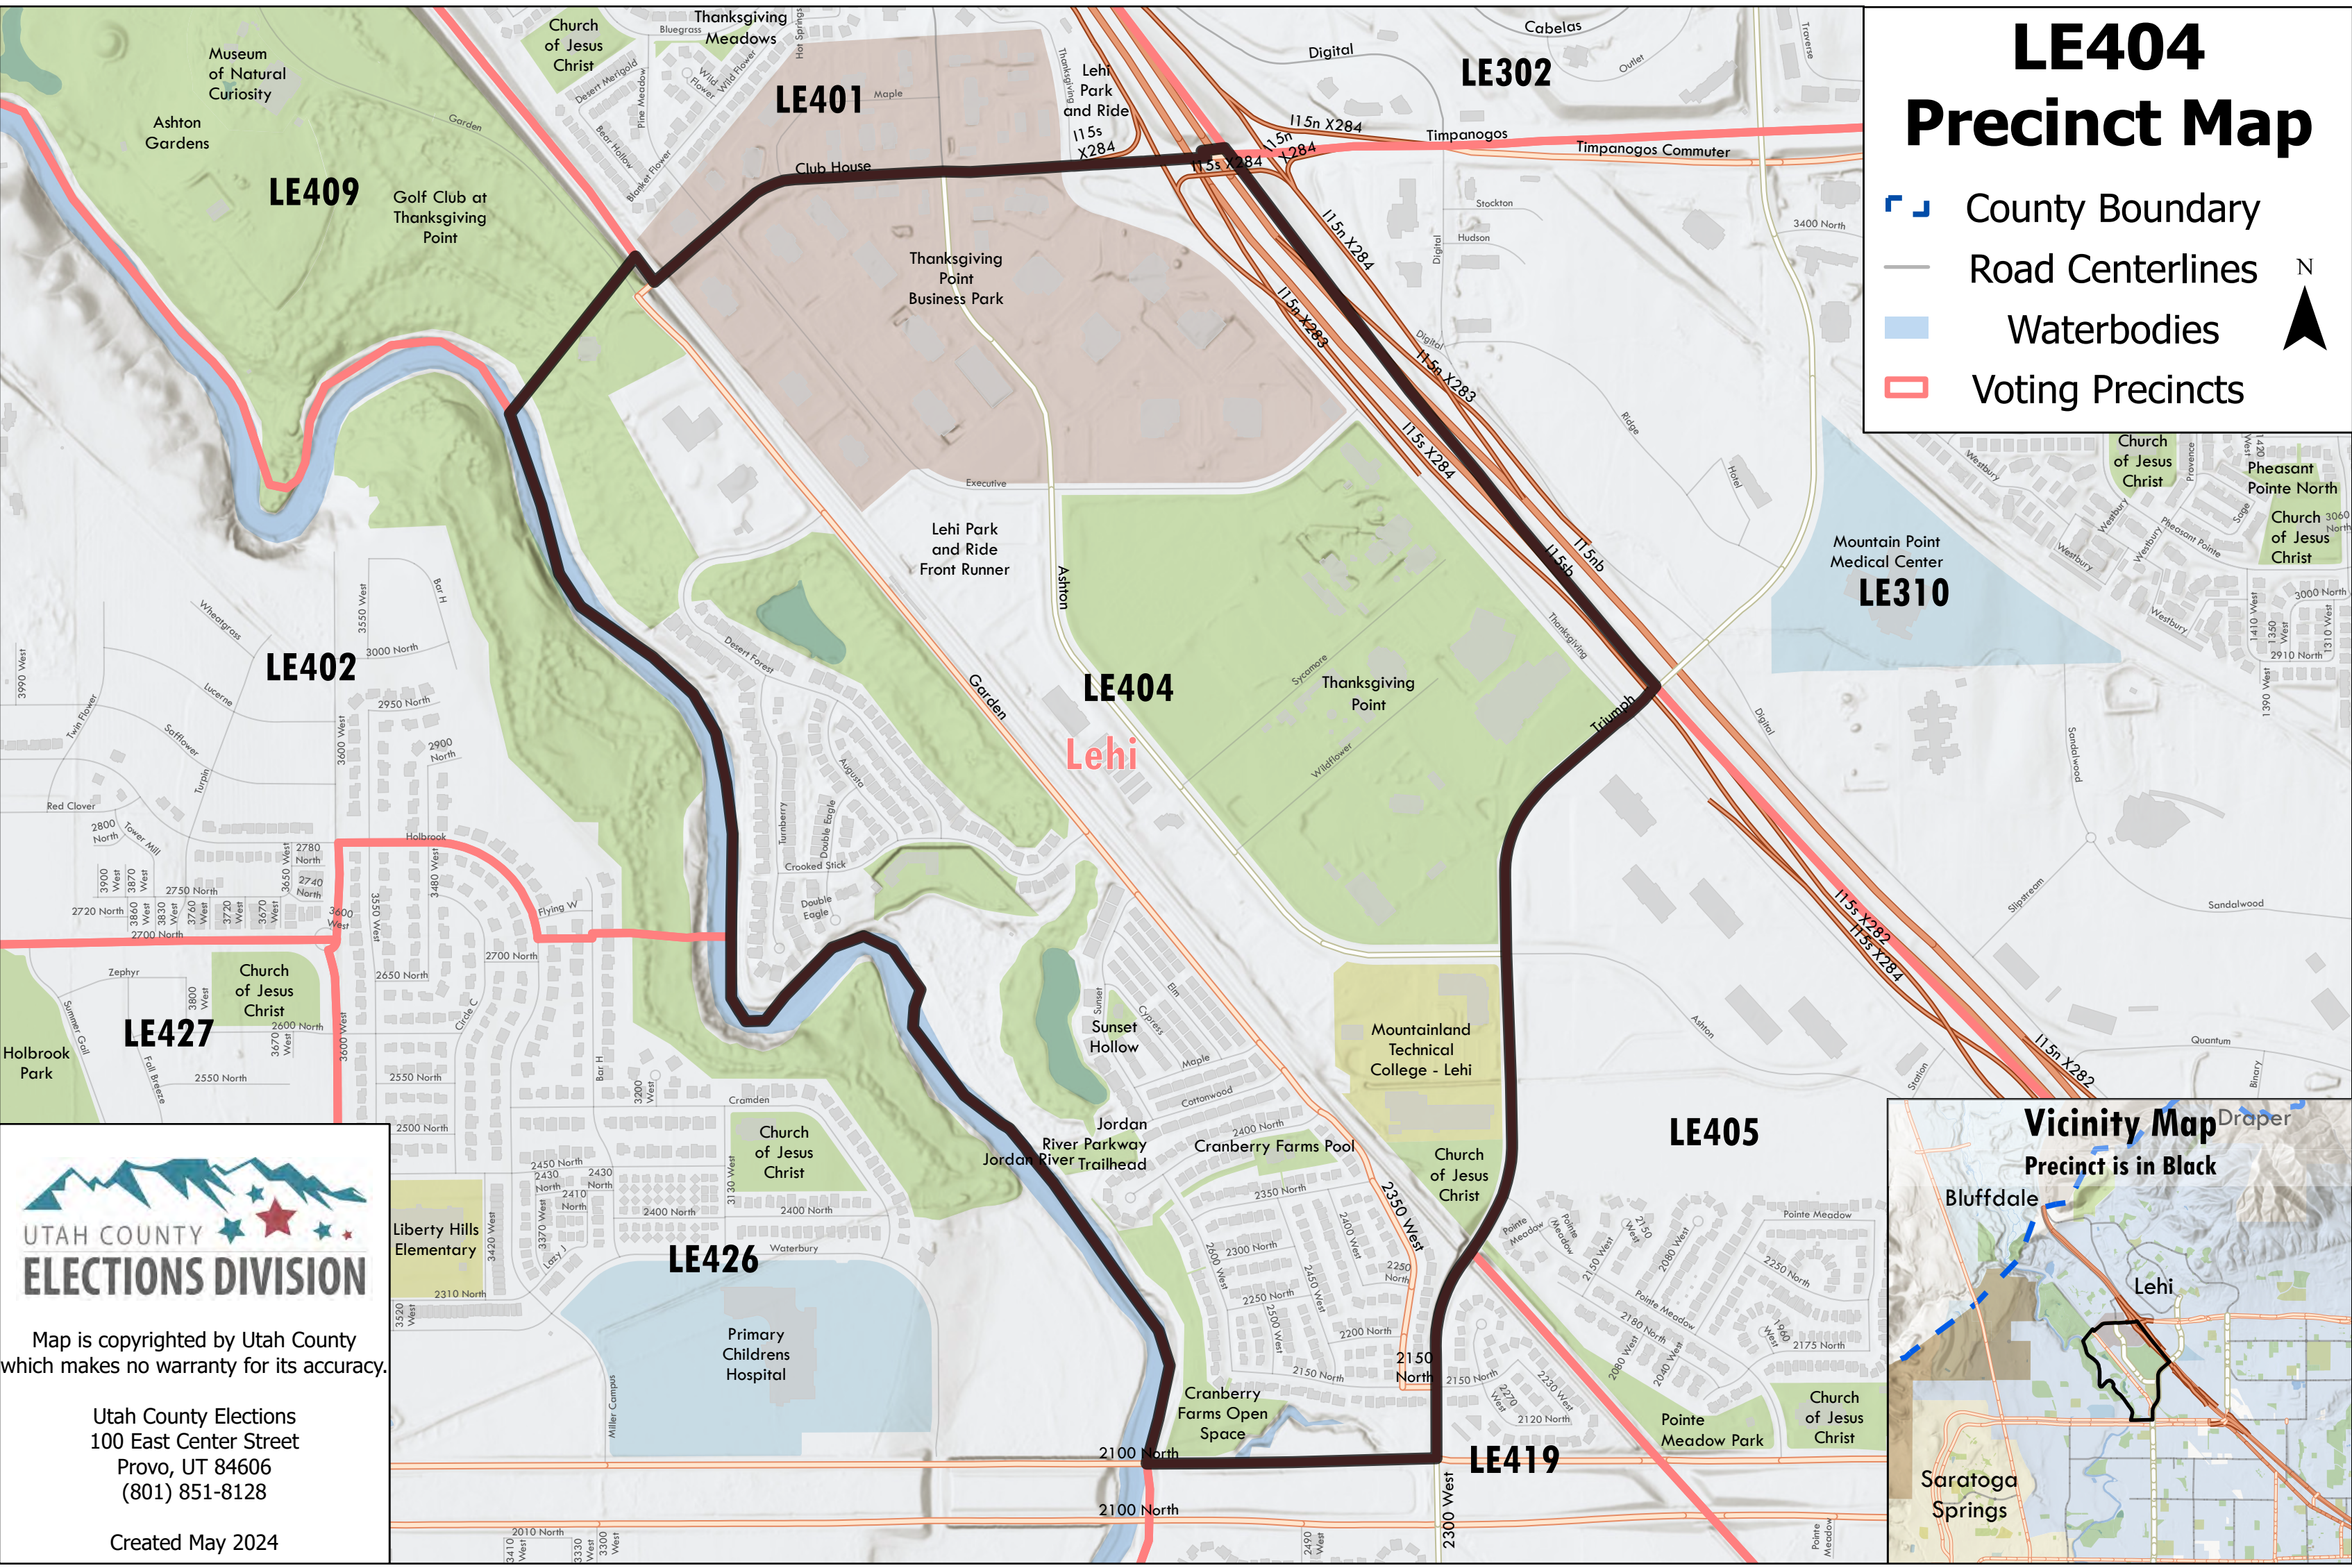

LE404 Precinct Map

-  County Boundary
-  Road Centerlines
-  Waterbodies
-  Voting Precincts

Map is copyrighted by Utah County which makes no warranty for its accuracy.

Utah County Elections
 100 East Center Street
 Provo, UT 84606
 (801) 851-8128

Created May 2024