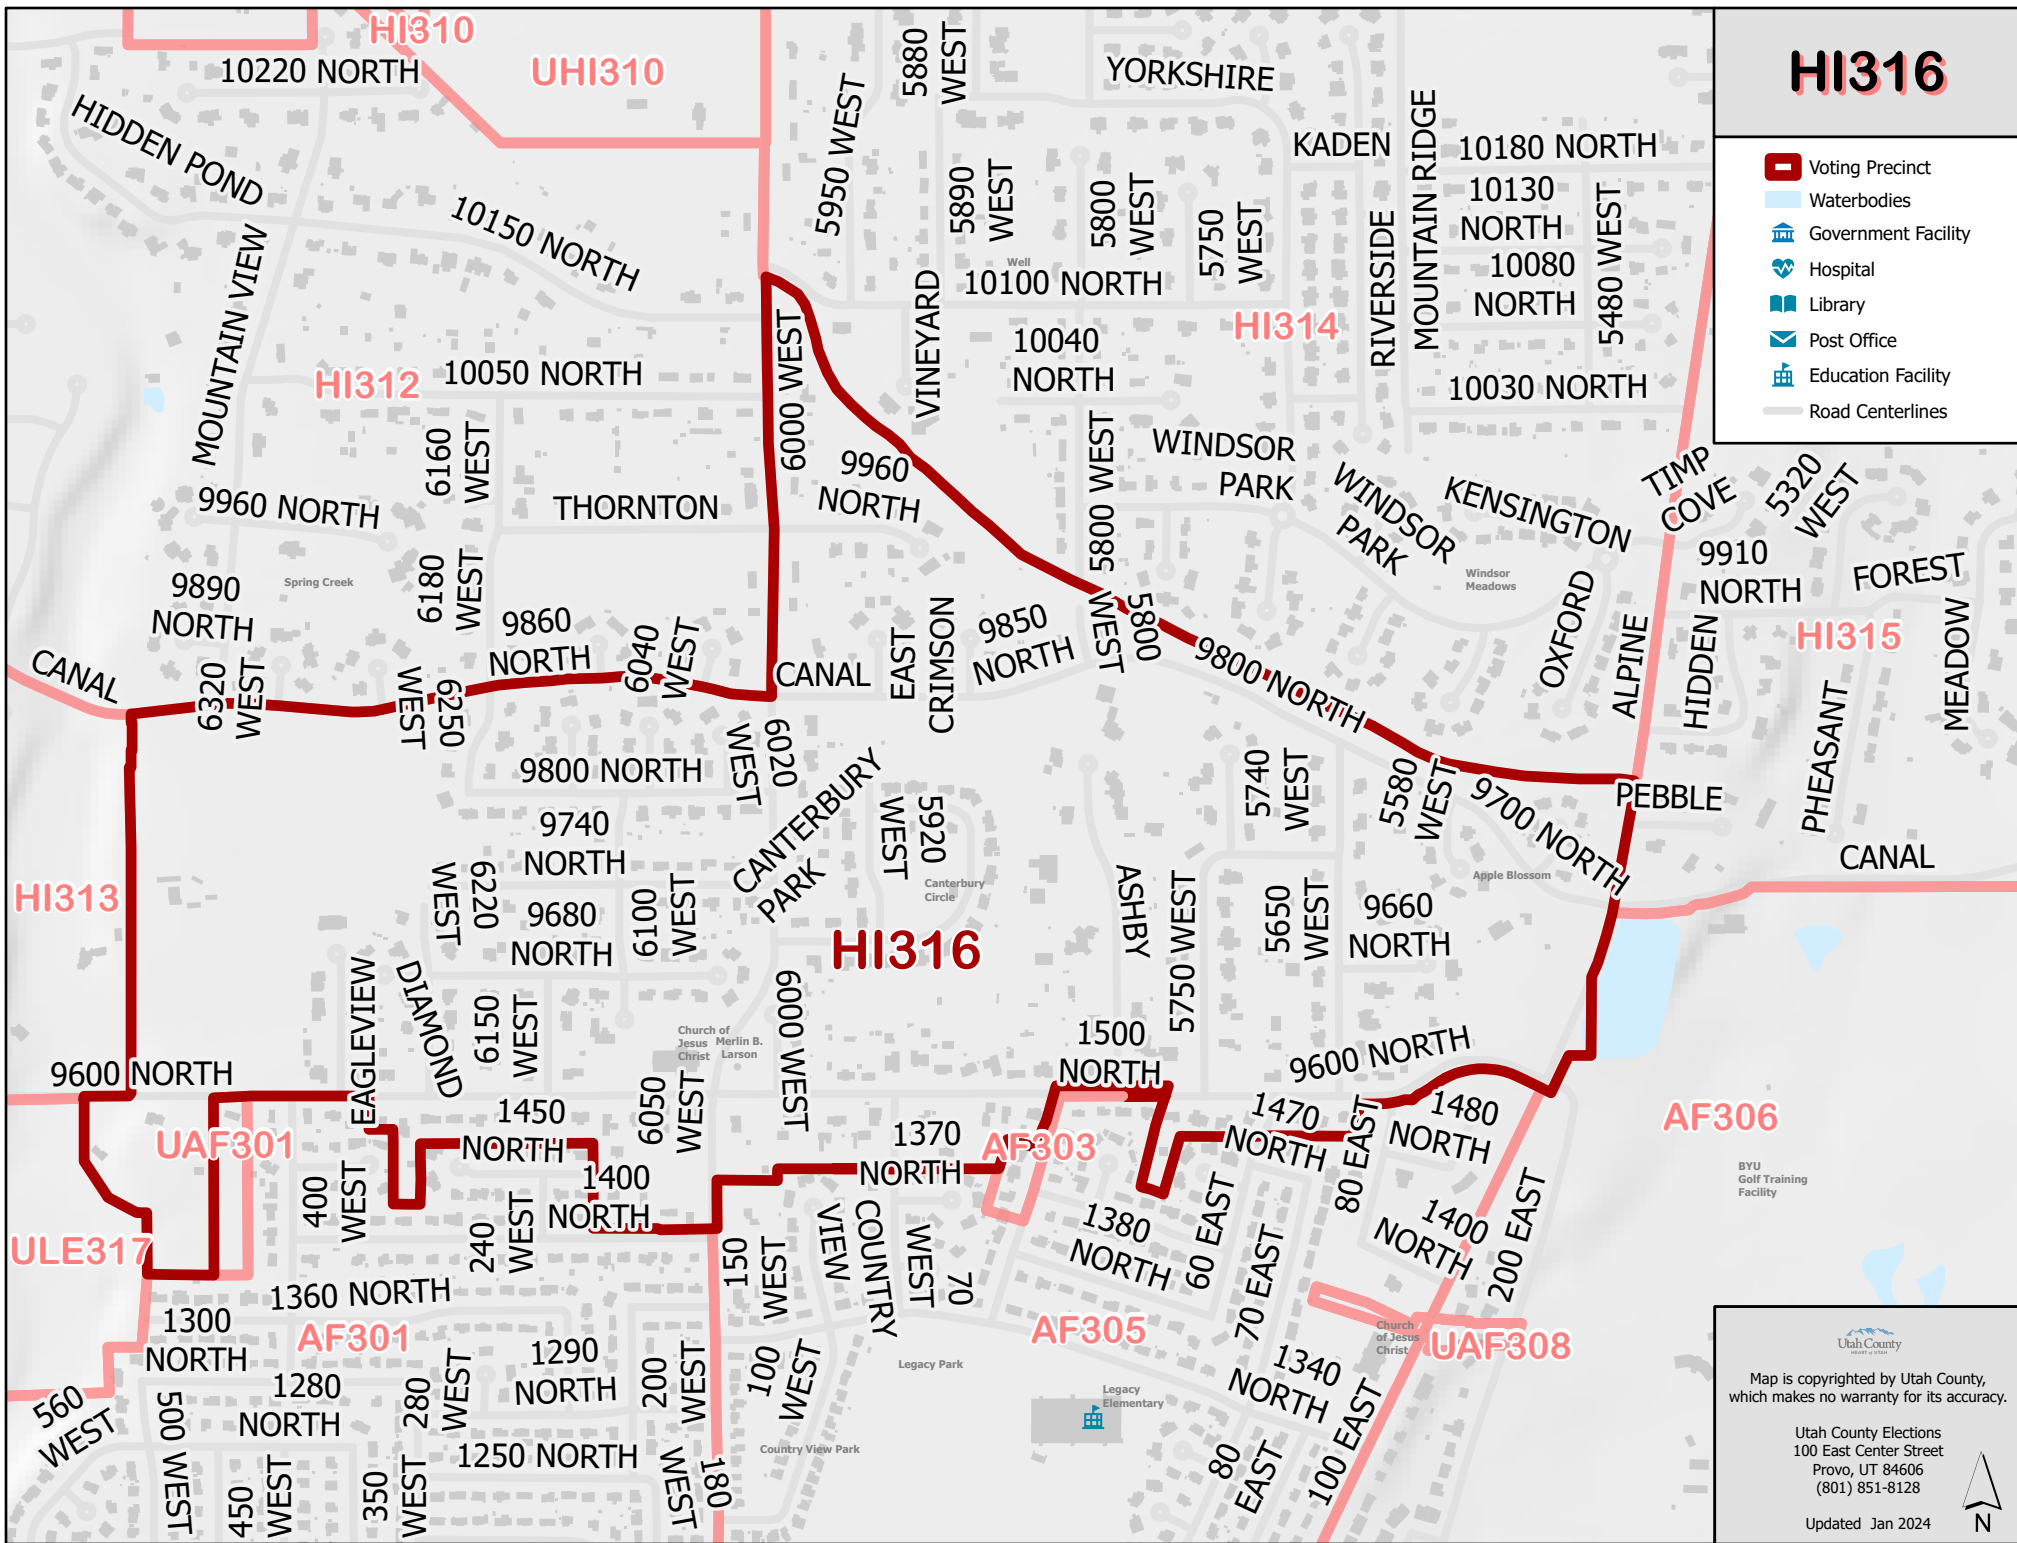

# HI316

-  Voting Precinct
-  Waterbodies
-  Government Facility
-  Hospital
-  Library
-  Post Office
-  Education Facility
-  Road Centerlines

  
Map is copyrighted by Utah County, which makes no warranty for its accuracy.  
Utah County Elections  
100 East Center Street  
Provo, UT 84606  
(801) 851-8128  
Updated Jan 2024