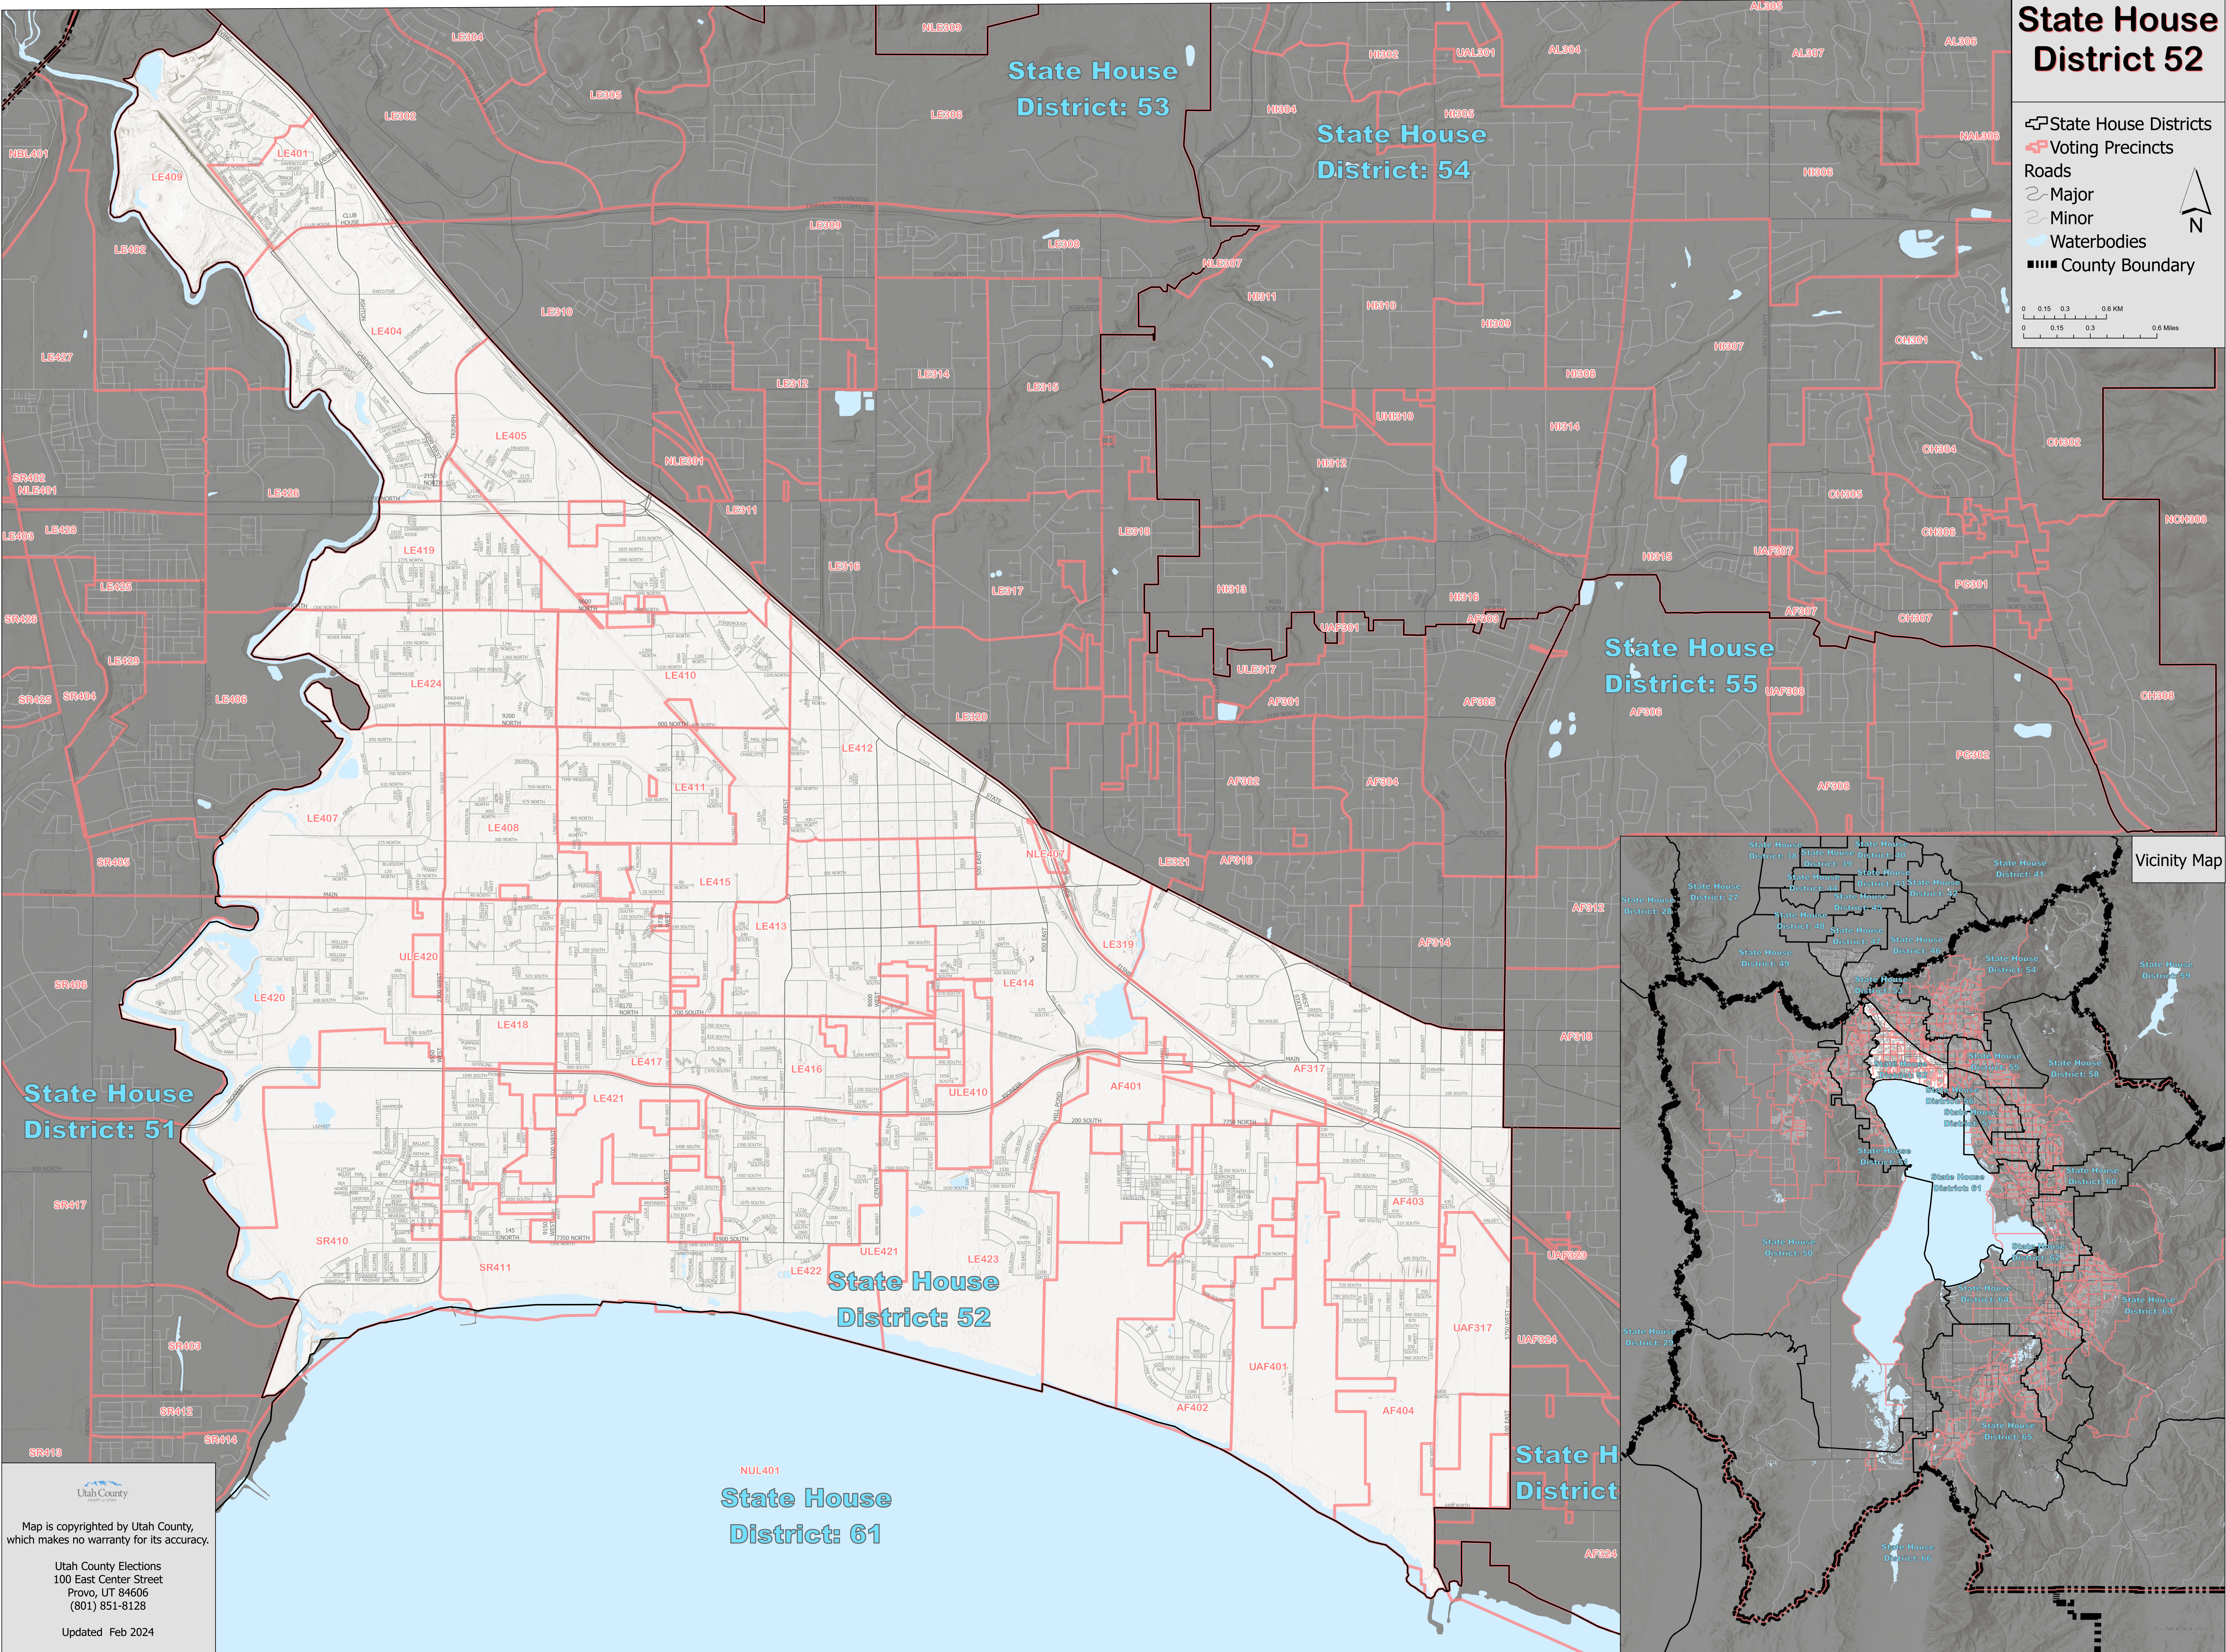

State House District 52

- State House Districts
- Voting Precincts
- Roads
 - Major
 - Minor
- Waterbodies
- County Boundary

Vicinity Map

Utah County
Map is copyrighted by Utah County, which makes no warranty for its accuracy.
Utah County Elections
100 East Center Street
Provo, UT 84606
(801) 851-8128
Updated Feb 2024