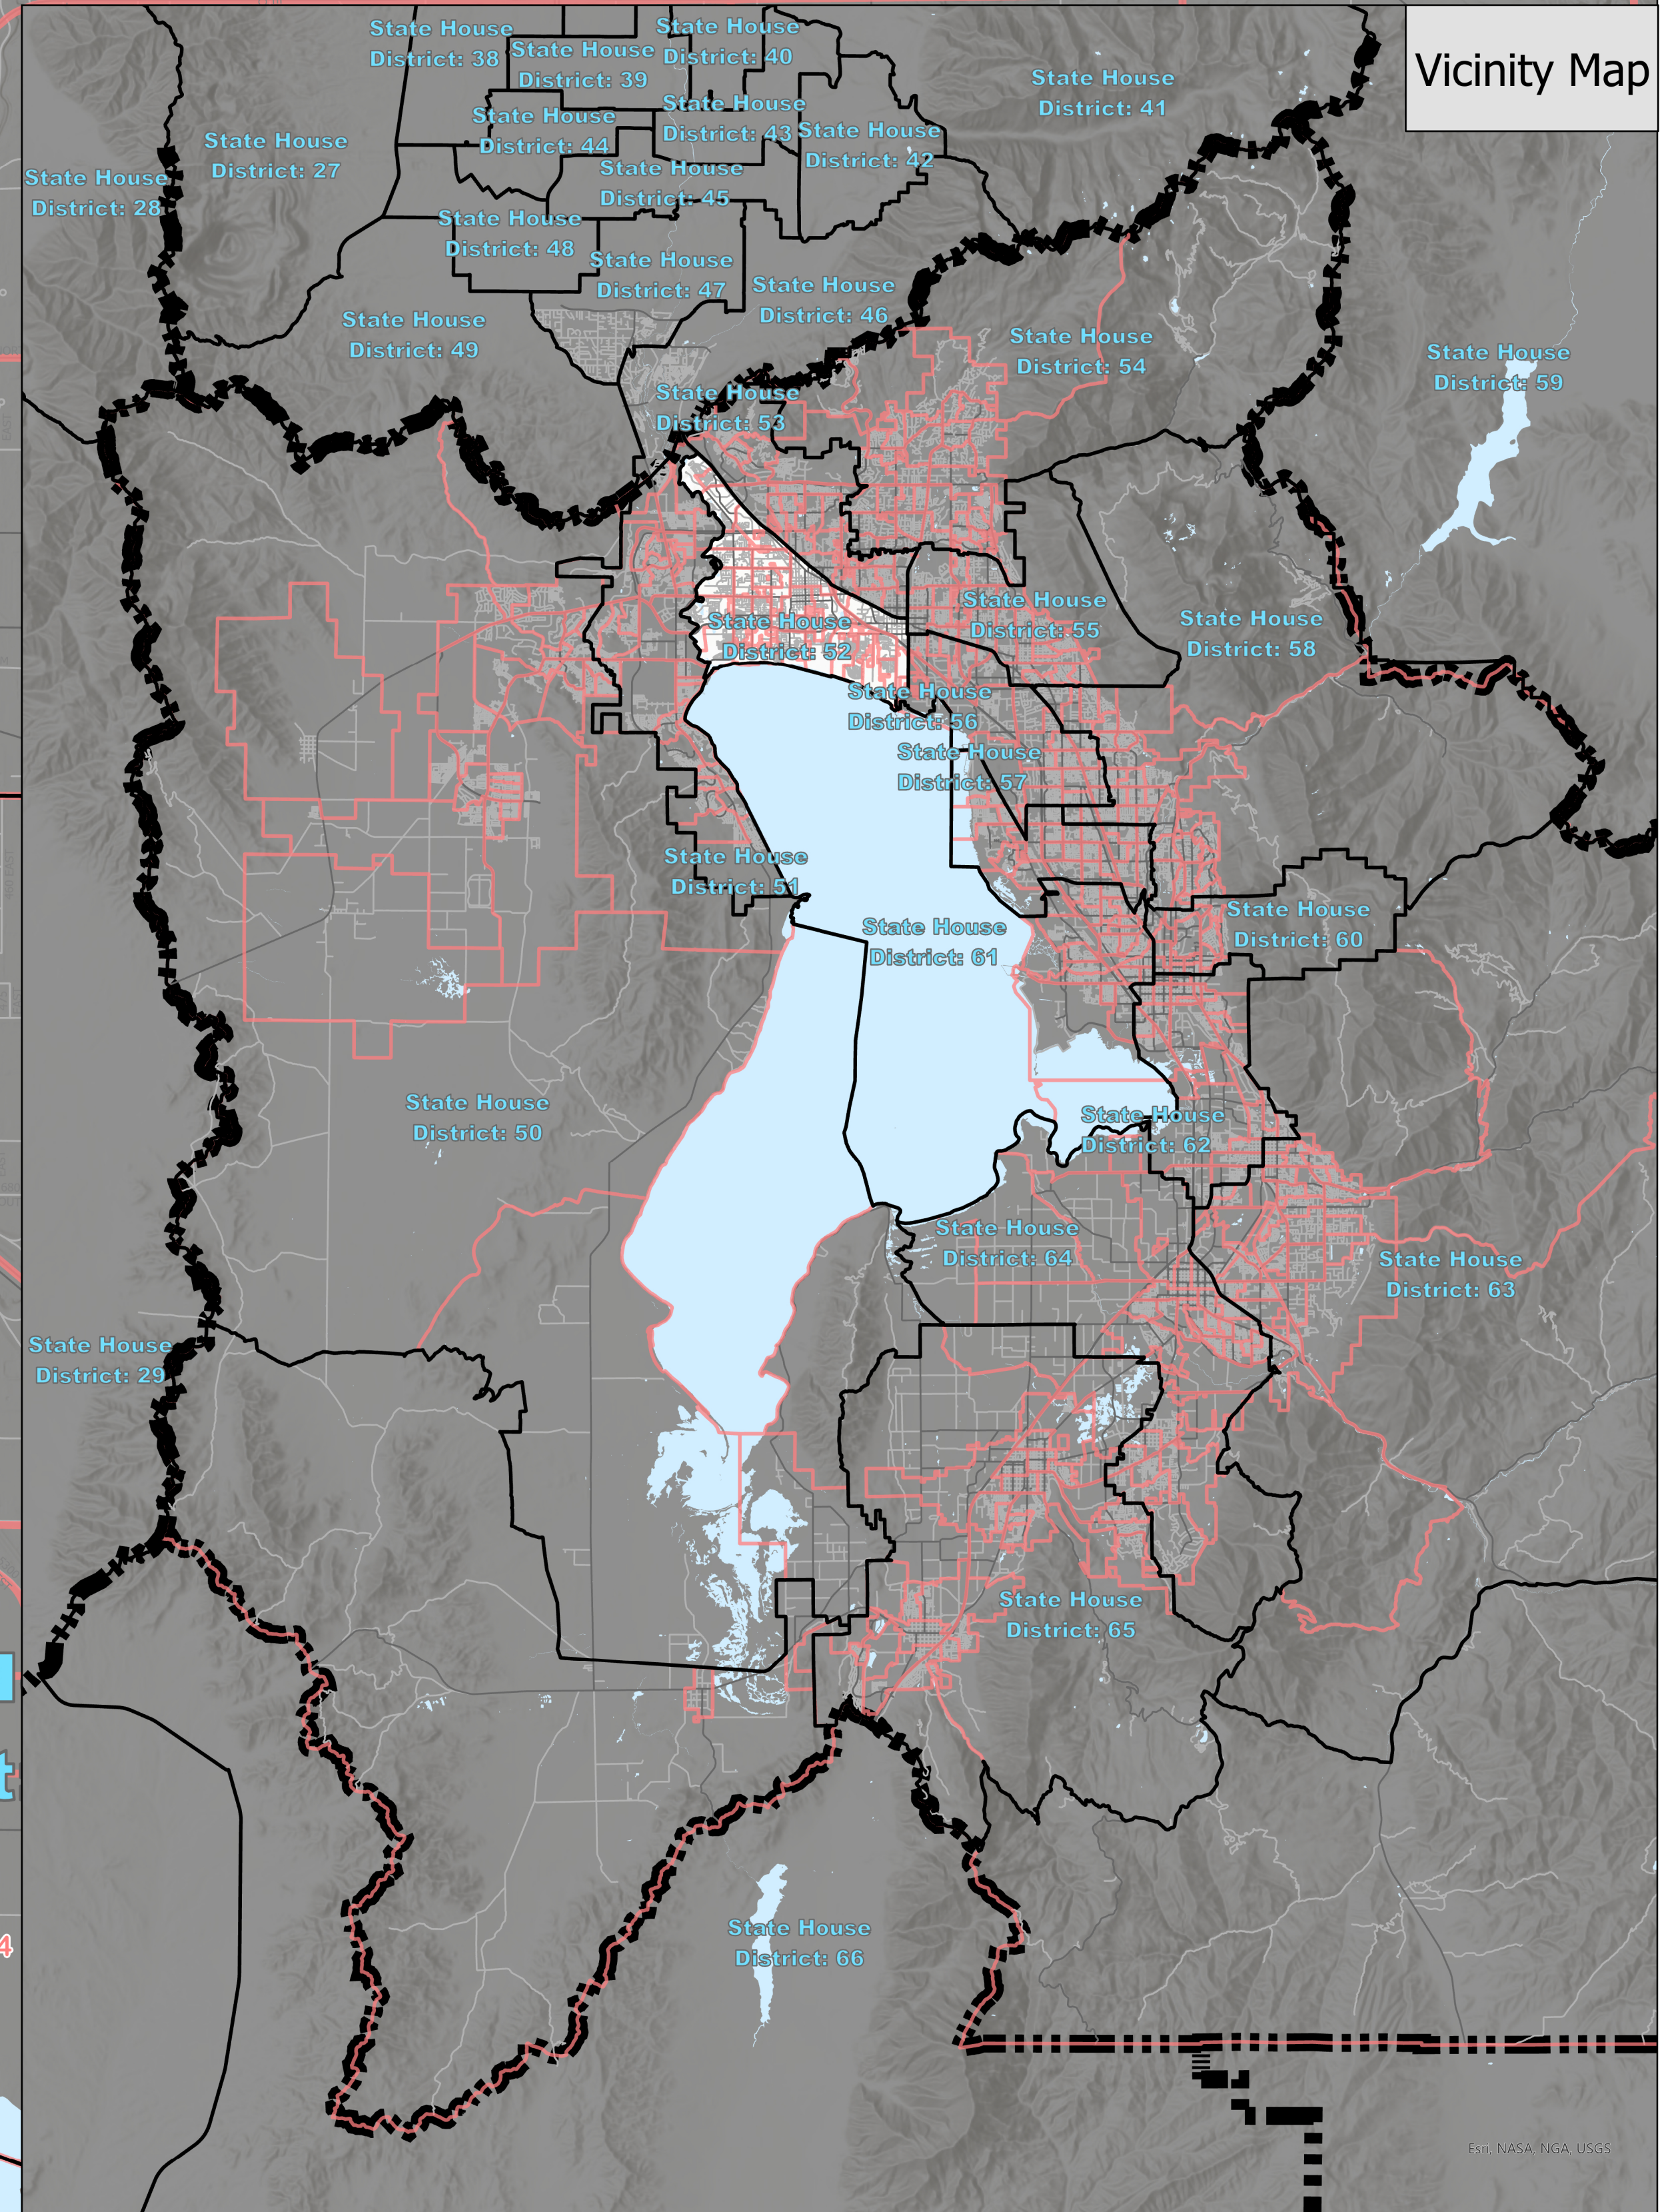

State House District 52

- State House Districts
- Voting Precincts
- Roads
 - Major
 - Minor
- Waterbodies
- County Boundary

Vicinity Map

Utah County
Map is copyrighted by Utah County, which makes no warranty for its accuracy.
Utah County Elections
100 East Center Street
Provo, UT 84606
(801) 851-8128
Updated Feb 2024