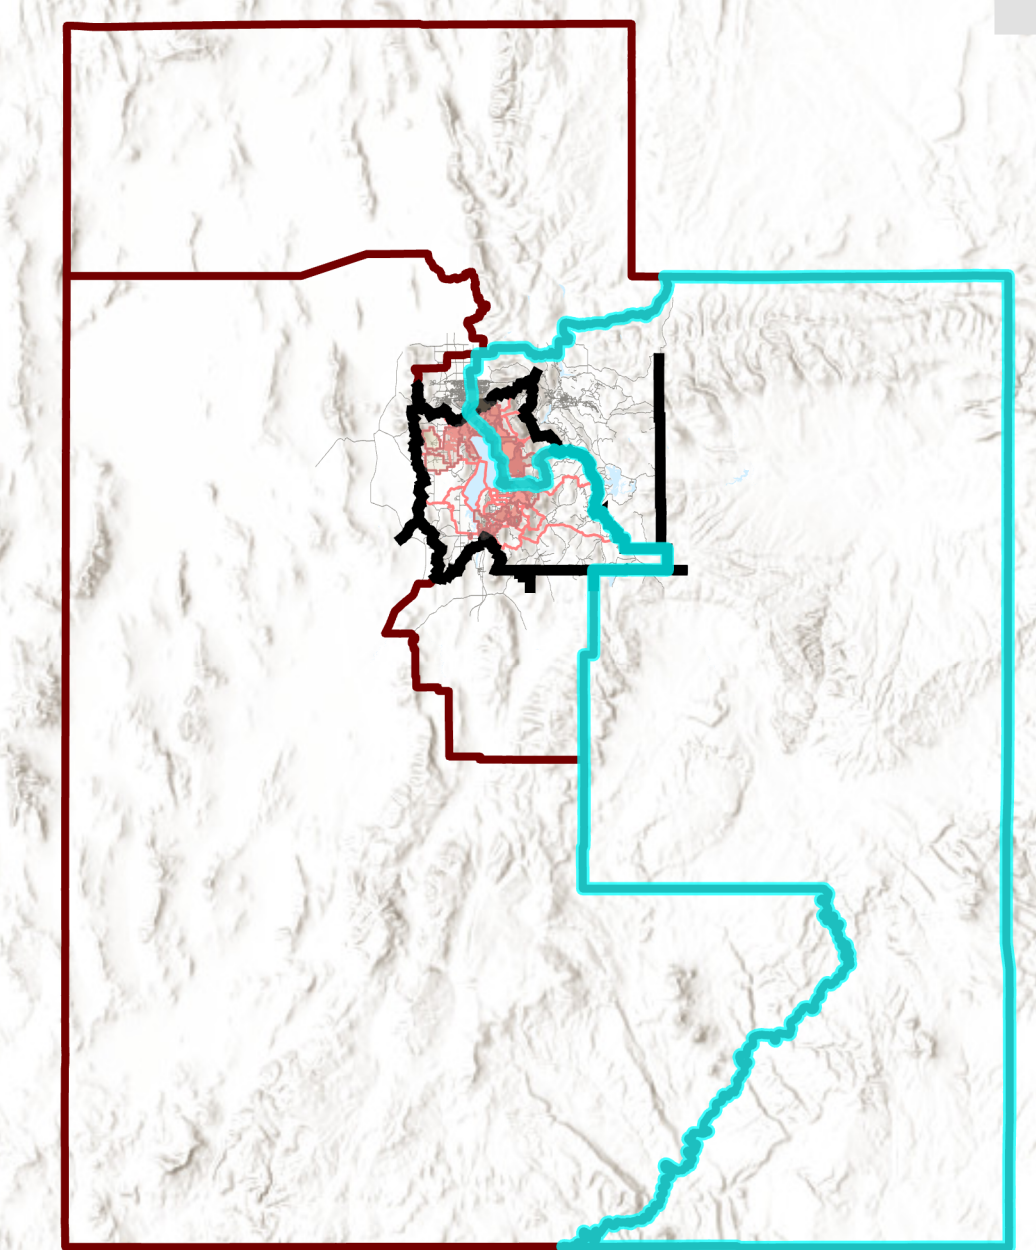

US Congressional District 3

Northern Portion of Congressional District #3

Legend

- County Boundar Line
- Voting Precincts
- Road Centerlines
- Waterbodies

US Congressional District 3

Vicinity Map
District #3 is outlined in blue

Map is copyrighted by Utah County, which makes no warranty for its accuracy.

Utah County Elections
100 East Center Street
Provo, UT 84606
(801) 851-8128

Created Feb 2022

Esri, USGS